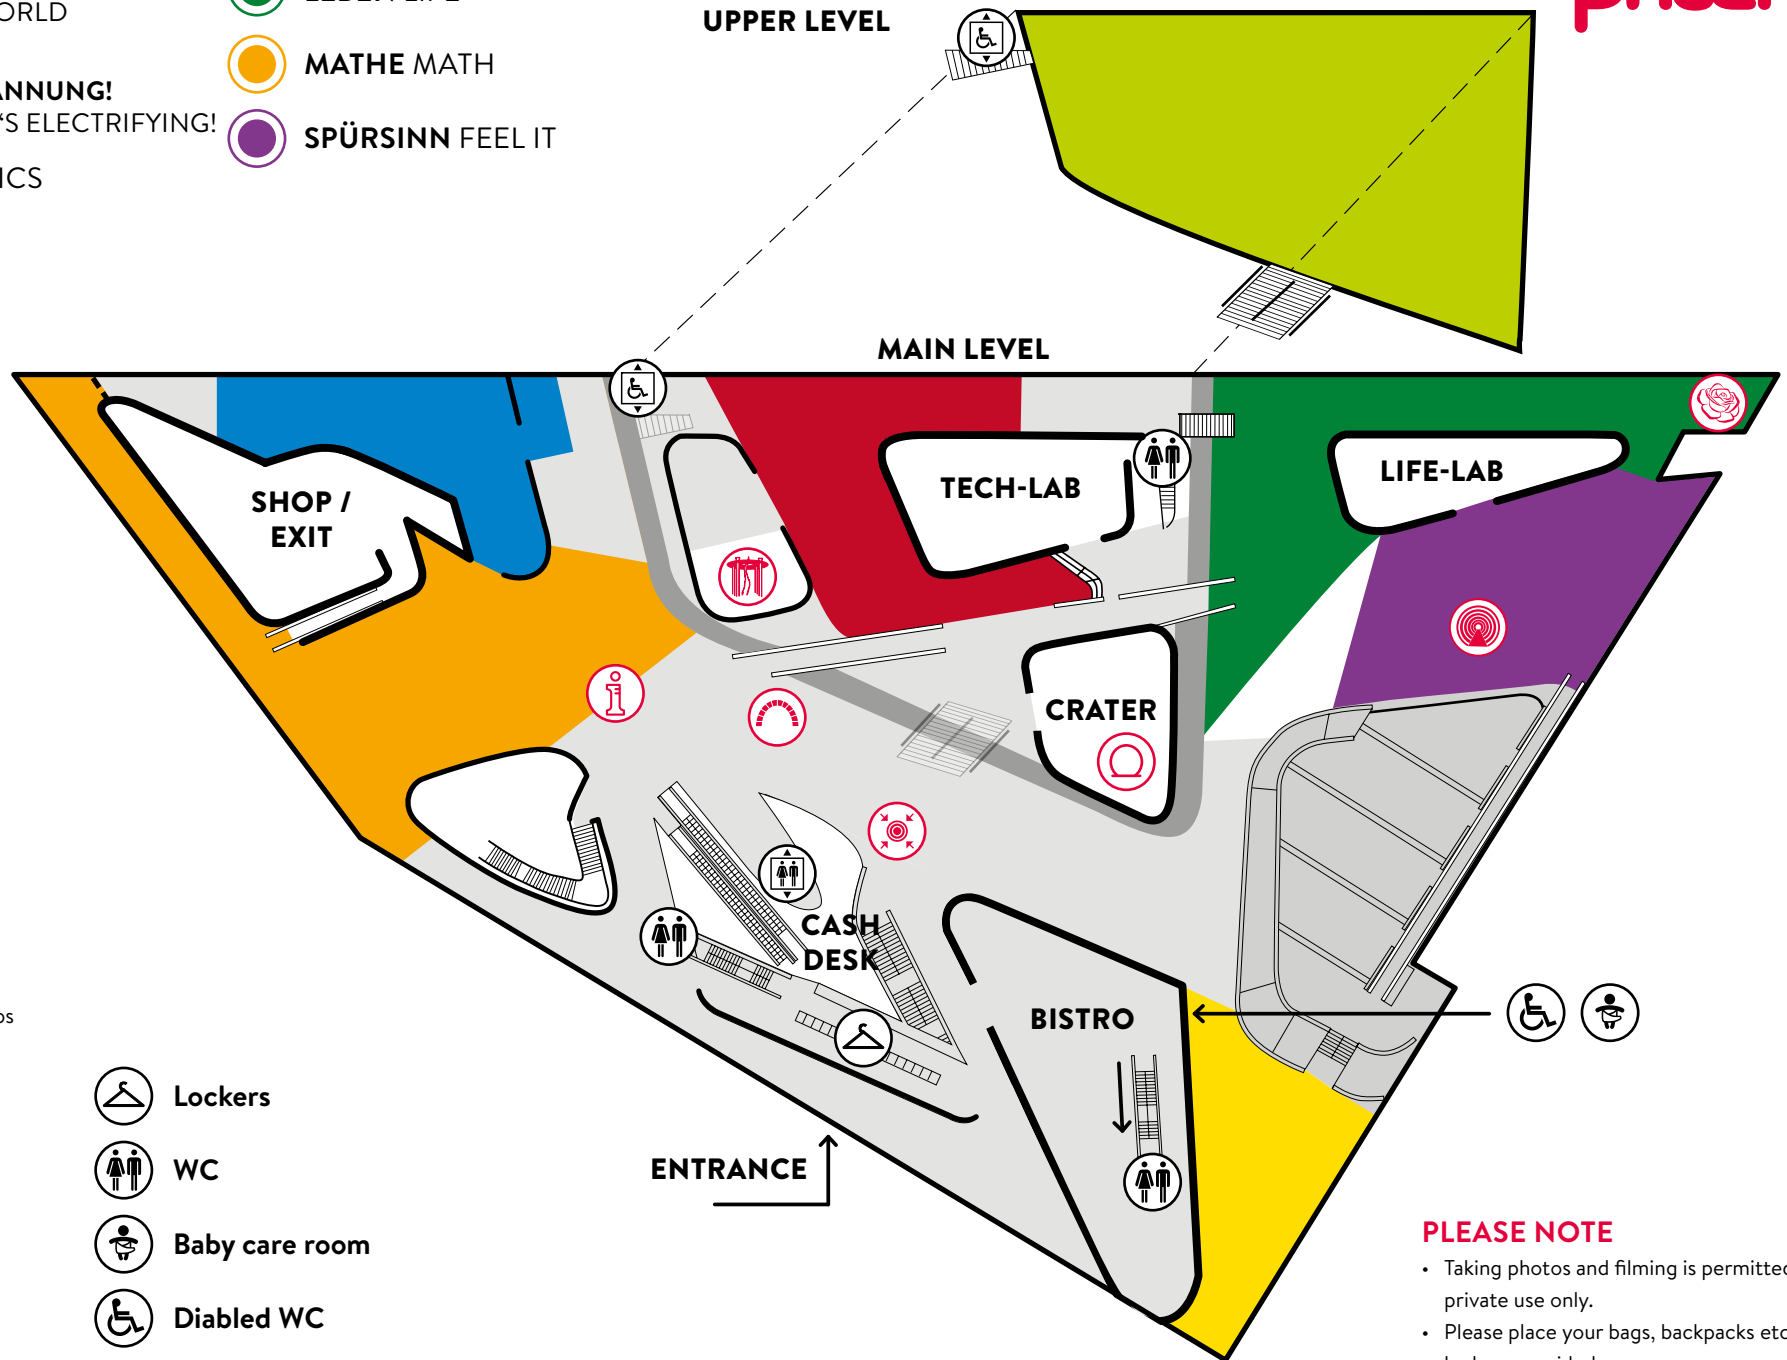

SMARTE NEUE WELT
SMART NEW WORLD
Special Exhibition

LEBEN LIFE

MATHE MATH

VORSICHT, SPANNUNG!
WATCH OUT: IT'S ELECTRIFYING!

SPÜRSINN FEEL IT

OPTICKS OPTICS

LUFT AIR

Information

Meeting Point
for Shows, Workshops
und Discovery Tours

Fire Tornado

Brigde Arch

Secret Life

Woozy Tunnel

Liminal

Lockers

WC

Baby care room

Disabled WC

Lifts

PLEASE NOTE

- Taking photos and filming is permitted for private use only.
- Please place your bags, backpacks etc. in the lockers provided.
- Please consume any beverages and food you have bought at phaeno at the Bistro.