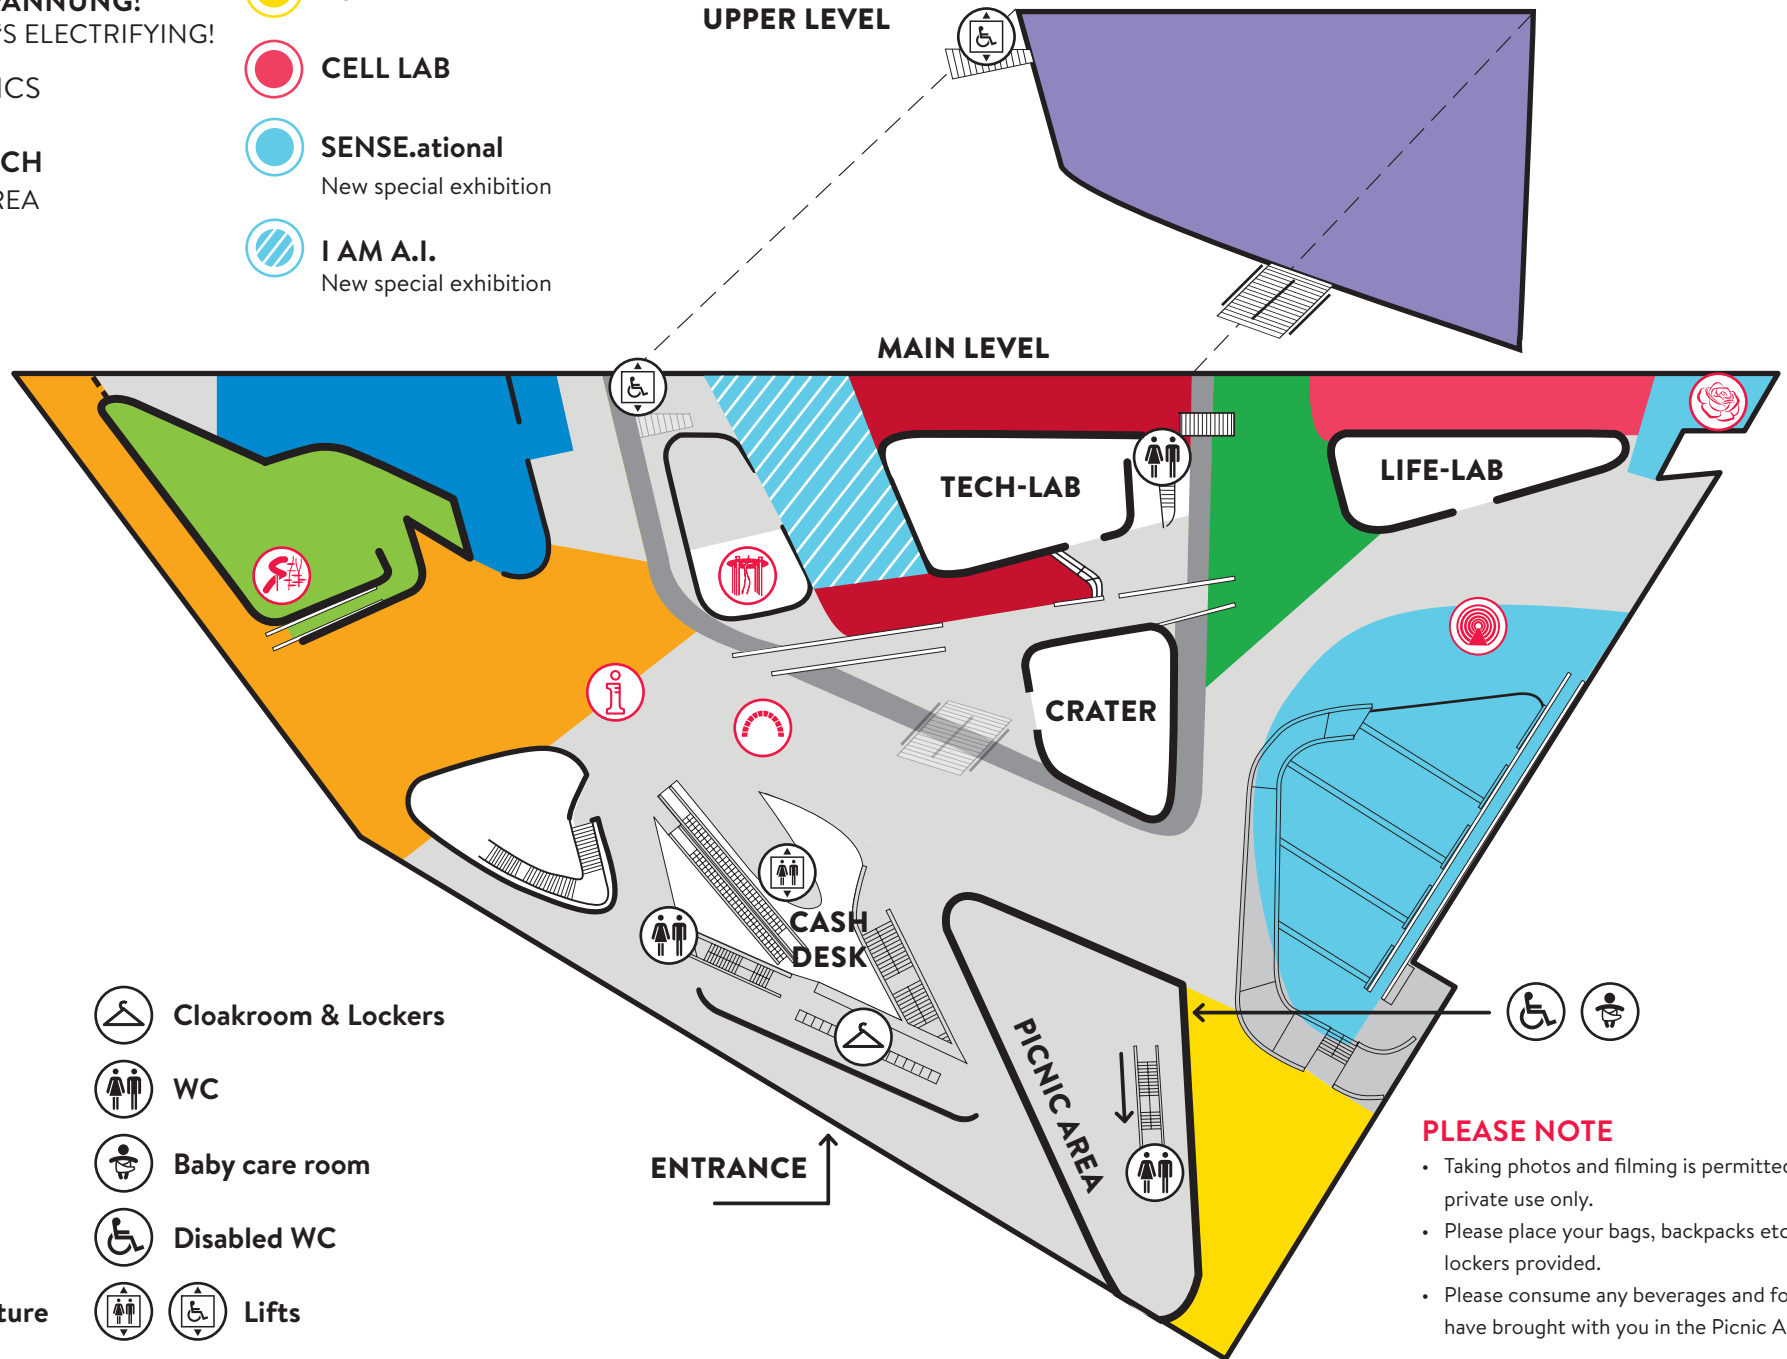

-  **SMARTE NEUE WELT**  
SMART NEW WORLD
-  **VORSICHT, SPANNUNG!**  
WATCH OUT: IT'S ELECTRIFYING!
-  **OPTICKS OPTICS**
-  **KINDERBEREICH**  
CHILDREN'S AREA
-  **MATHE MATH**
-  **LEBEN LIFE**
-  **LUFT AIR**
-  **CELL LAB**
-  **SENSE.ational**  
New special exhibition
-  **I AM A.I.**  
New special exhibition

-  **Information**
-  **Fire Tornado**  
daily, on the hour
-  **Secret Life**
-  **Woolly Tunnel**
-  **Brigde Arch**
-  **climbing sculpture**
-  **Cloakroom & Lockers**
-  **WC**
-  **Baby care room**
-  **Disabled WC**
-  **Lifts**

### PLEASE NOTE

- Taking photos and filming is permitted for private use only.
- Please place your bags, backpacks etc. in the lockers provided.
- Please consume any beverages and food you have brought with you in the Picnic Area.