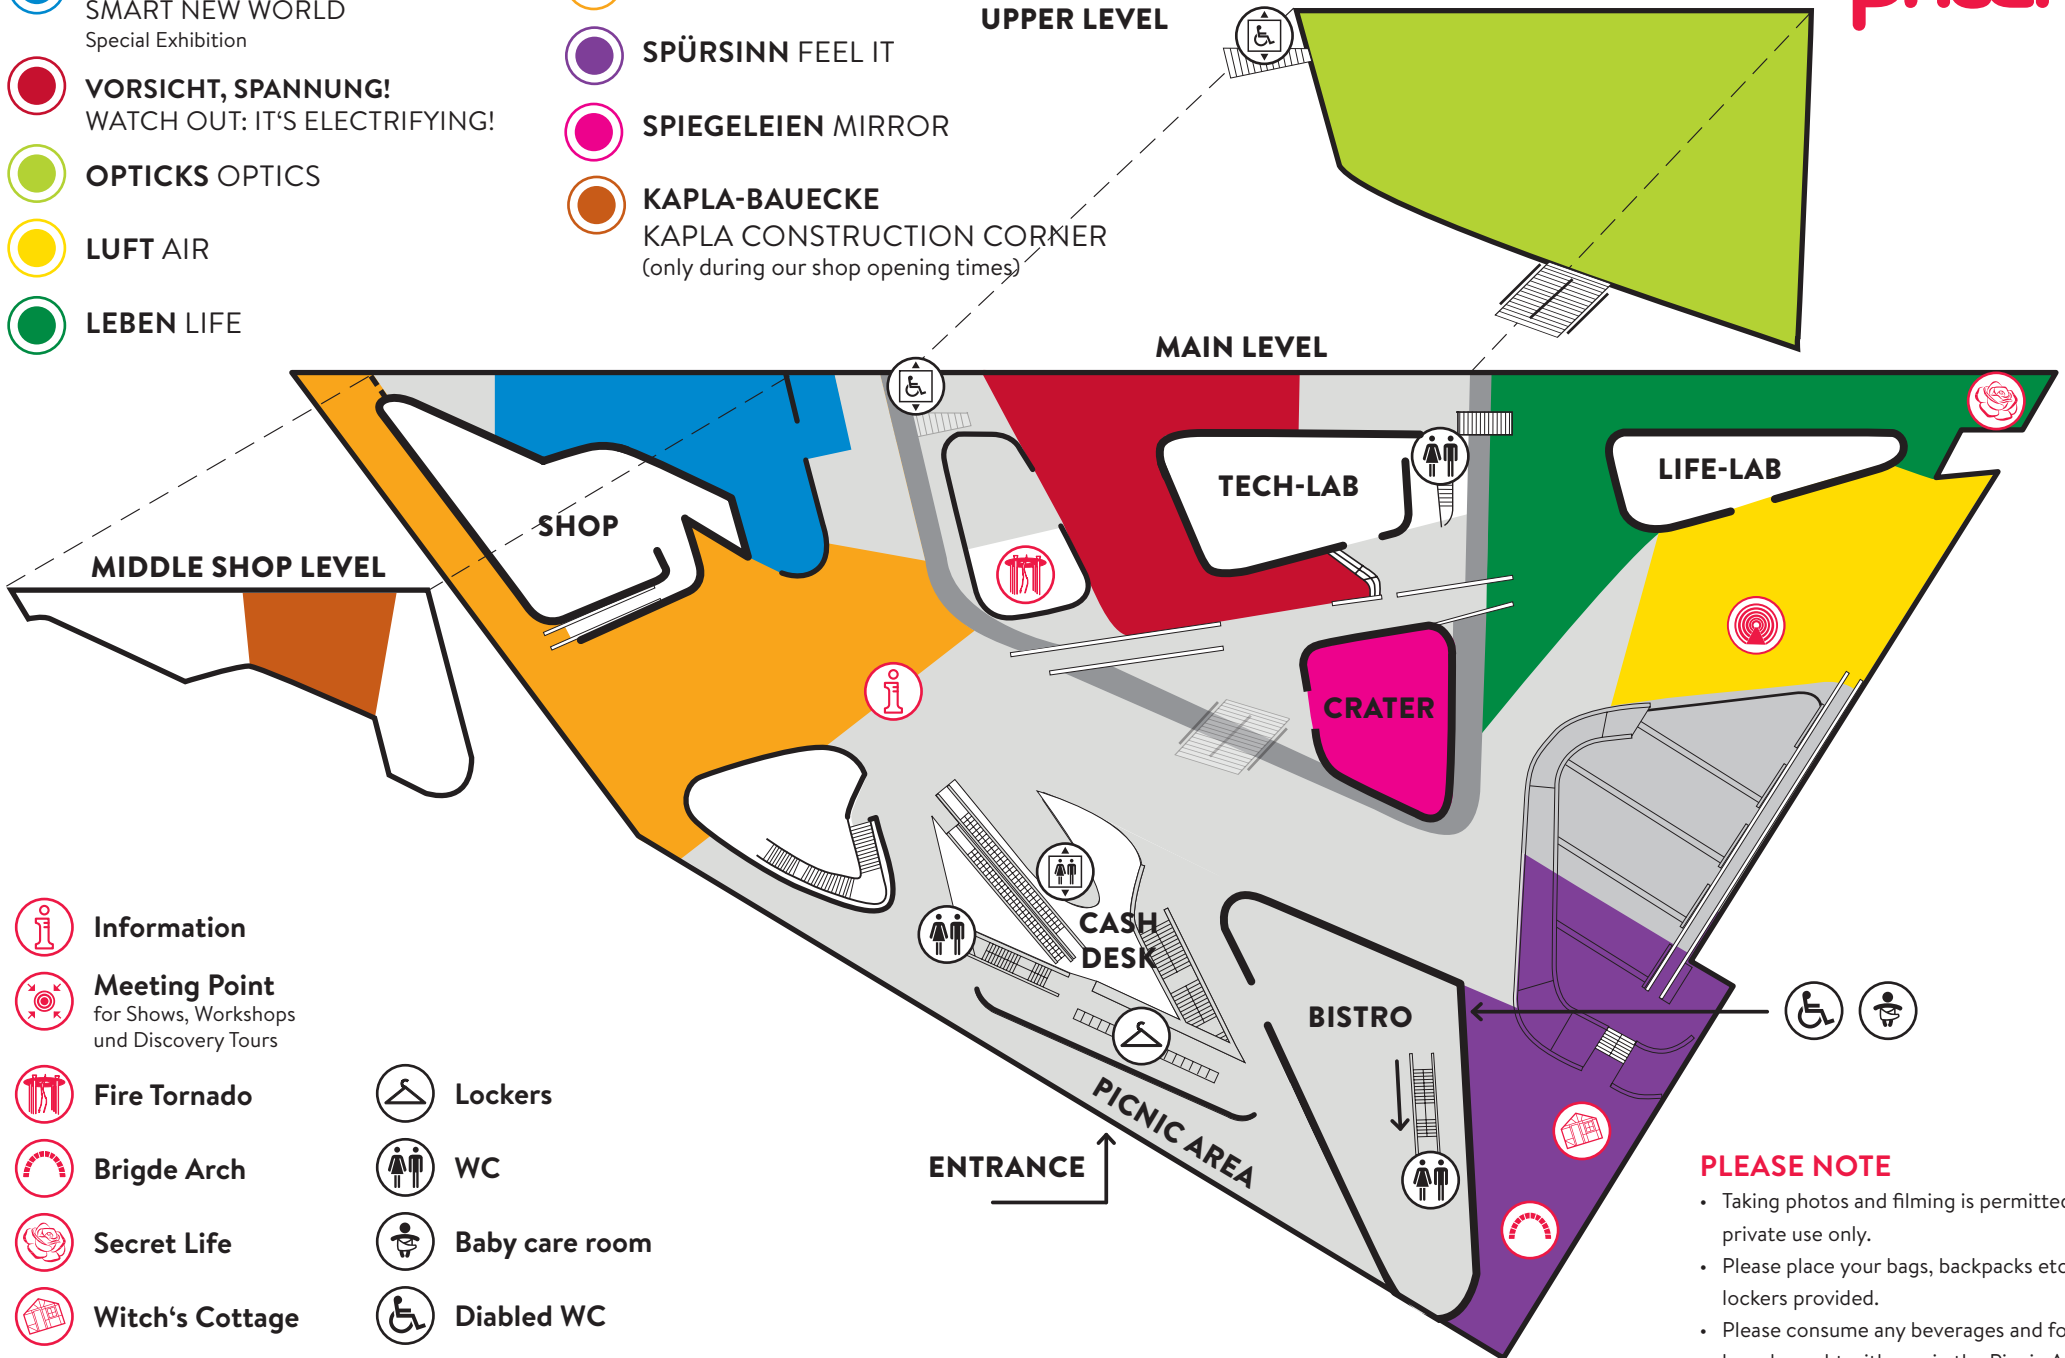

SMARTE NEUE WELT
SMART NEW WORLD
Special Exhibition

MATHE MATH

SPÜRSINN FEEL IT

SPIEGELEIEN MIRROR

KAPLA-BAUECKE
KAPLA CONSTRUCTION CORNER
(only during our shop opening times)

VORSICHT, SPANNUNG!
WATCH OUT: IT'S ELECTRIFYING!

OPTICKS OPTICS

LUFT AIR

LEBEN LIFE

PLEASE NOTE

- Taking photos and filming is permitted for private use only.
- Please place your bags, backpacks etc. in the lockers provided.
- Please consume any beverages and food you have brought with you in the Picnic Area.
- Please consume any beverages and food you have bought at phaeno at the Bistro.