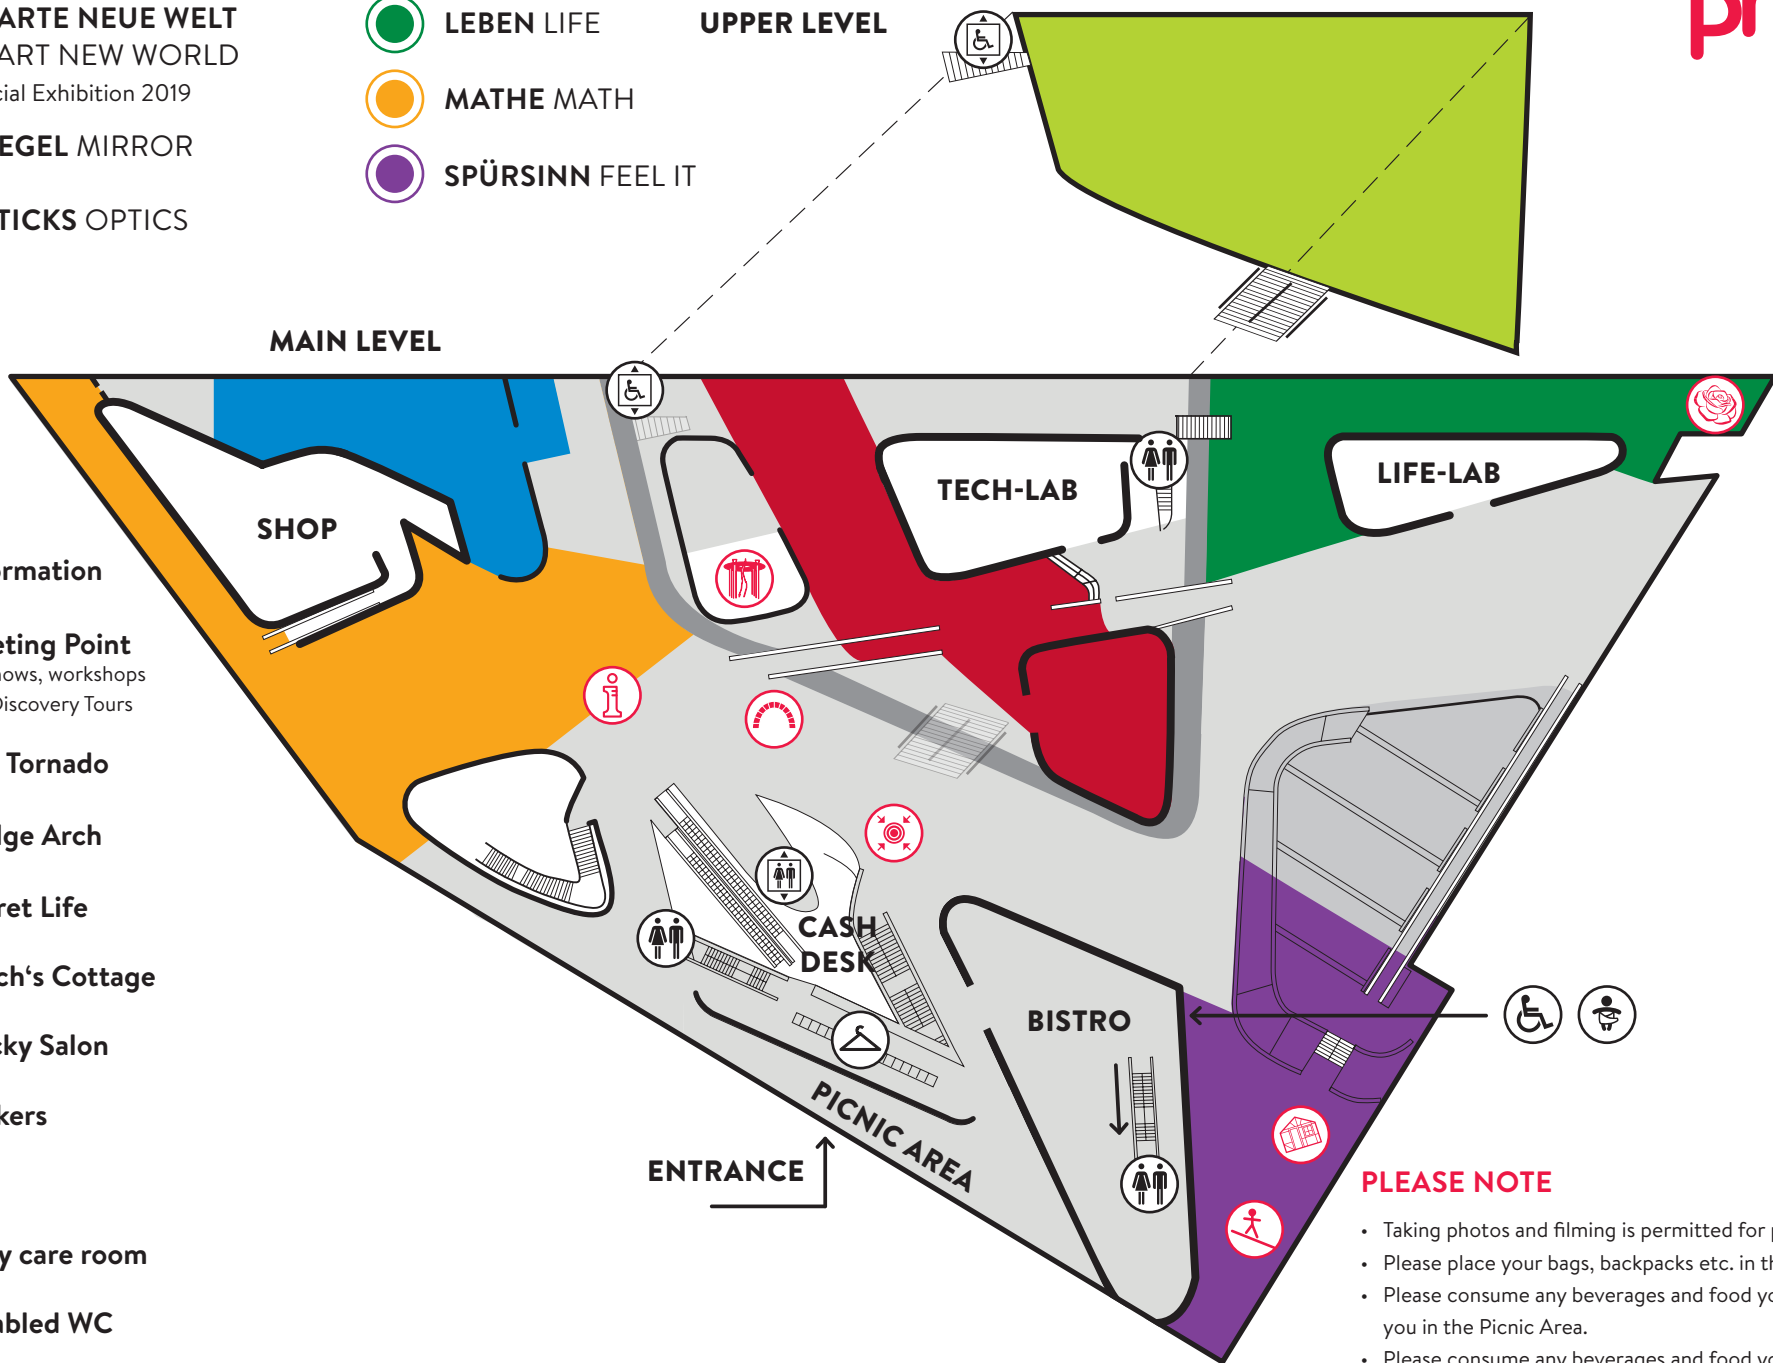

-  **SMARTE NEUE WELT**
SMART NEW WORLD
Special Exhibition 2019
-  **SPIEGEL MIRROR**
-  **OPTICKS OPTICS**

-  **LEBEN LIFE**
-  **MATHE MATH**
-  **SPÜRSINN FEEL IT**

-  **Information**
-  **Meeting Point**
for shows, workshops
and Discovery Tours
-  **Fire Tornado**
-  **Bridge Arch**
-  **Secret Life**
-  **Witch's Cottage**
-  **Wacky Salon**
-  **Lockers**
-  **WC**
-  **Baby care room**
-  **Disabled WC**
-  **Lifts**

PLEASE NOTE

- Taking photos and filming is permitted for private use only.
- Please place your bags, backpacks etc. in the lockers provided.
- Please consume any beverages and food you have brought with you in the Picnic Area.
- Please consume any beverages and food you have bought at phaeno at the Bistro.