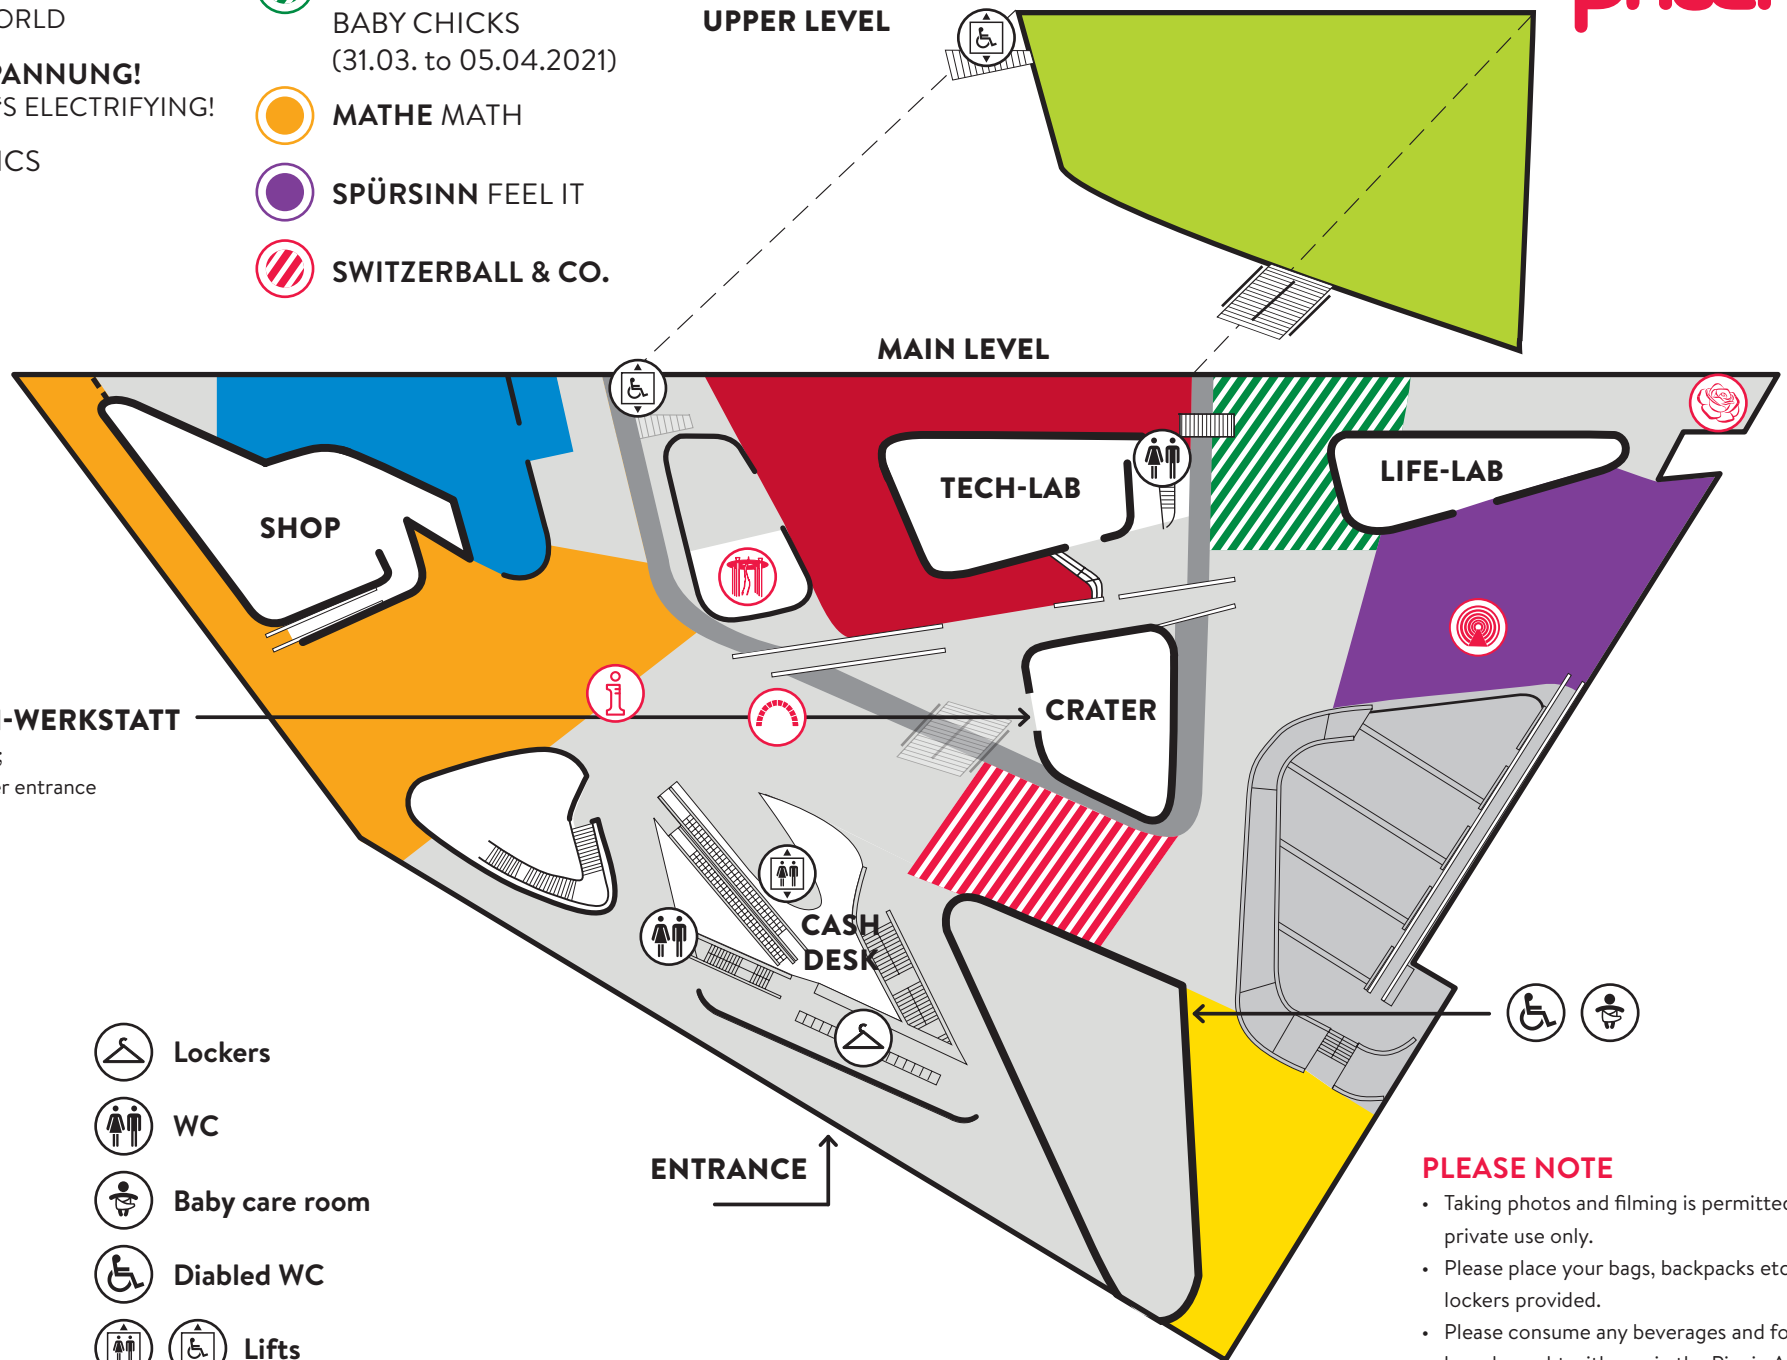

-  **SMARTE NEUE WELT**  
SMART NEW WORLD
-  **VORSICHT, SPANNUNG!**  
WATCH OUT: IT'S ELECTRIFYING!
-  **OPTICKS OPTICS**
-  **LUFT AIR**
-  **KÜKENSCHLUPF**  
BABY CHICKS  
(31.03. to 05.04.2021)
-  **MATHE MATH**
-  **SPÜRSINN FEEL IT**
-  **SWITZERBALL & CO.**

**KUGELBAHNEN-WERKSTATT**

daily at 11 a.m. to 6 p.m.;  
registration at the crater entrance

-  **Information**
-  **Fire Tornado**  
daily, on the hour
-  **Brigde Arch**
-  **Secret Life**
-  **Woozy Tunnel**
-  **Lockers**
-  **WC**
-  **Baby care room**
-  **Disabled WC**
-  **Lifts**

**PLEASE NOTE**

- Taking photos and filming is permitted for private use only.
- Please place your bags, backpacks etc. in the lockers provided.
- Please consume any beverages and food you have brought with you in the Picnic Area.
- Please consume any beverages and food you have bought at phaeno at the Bistro.