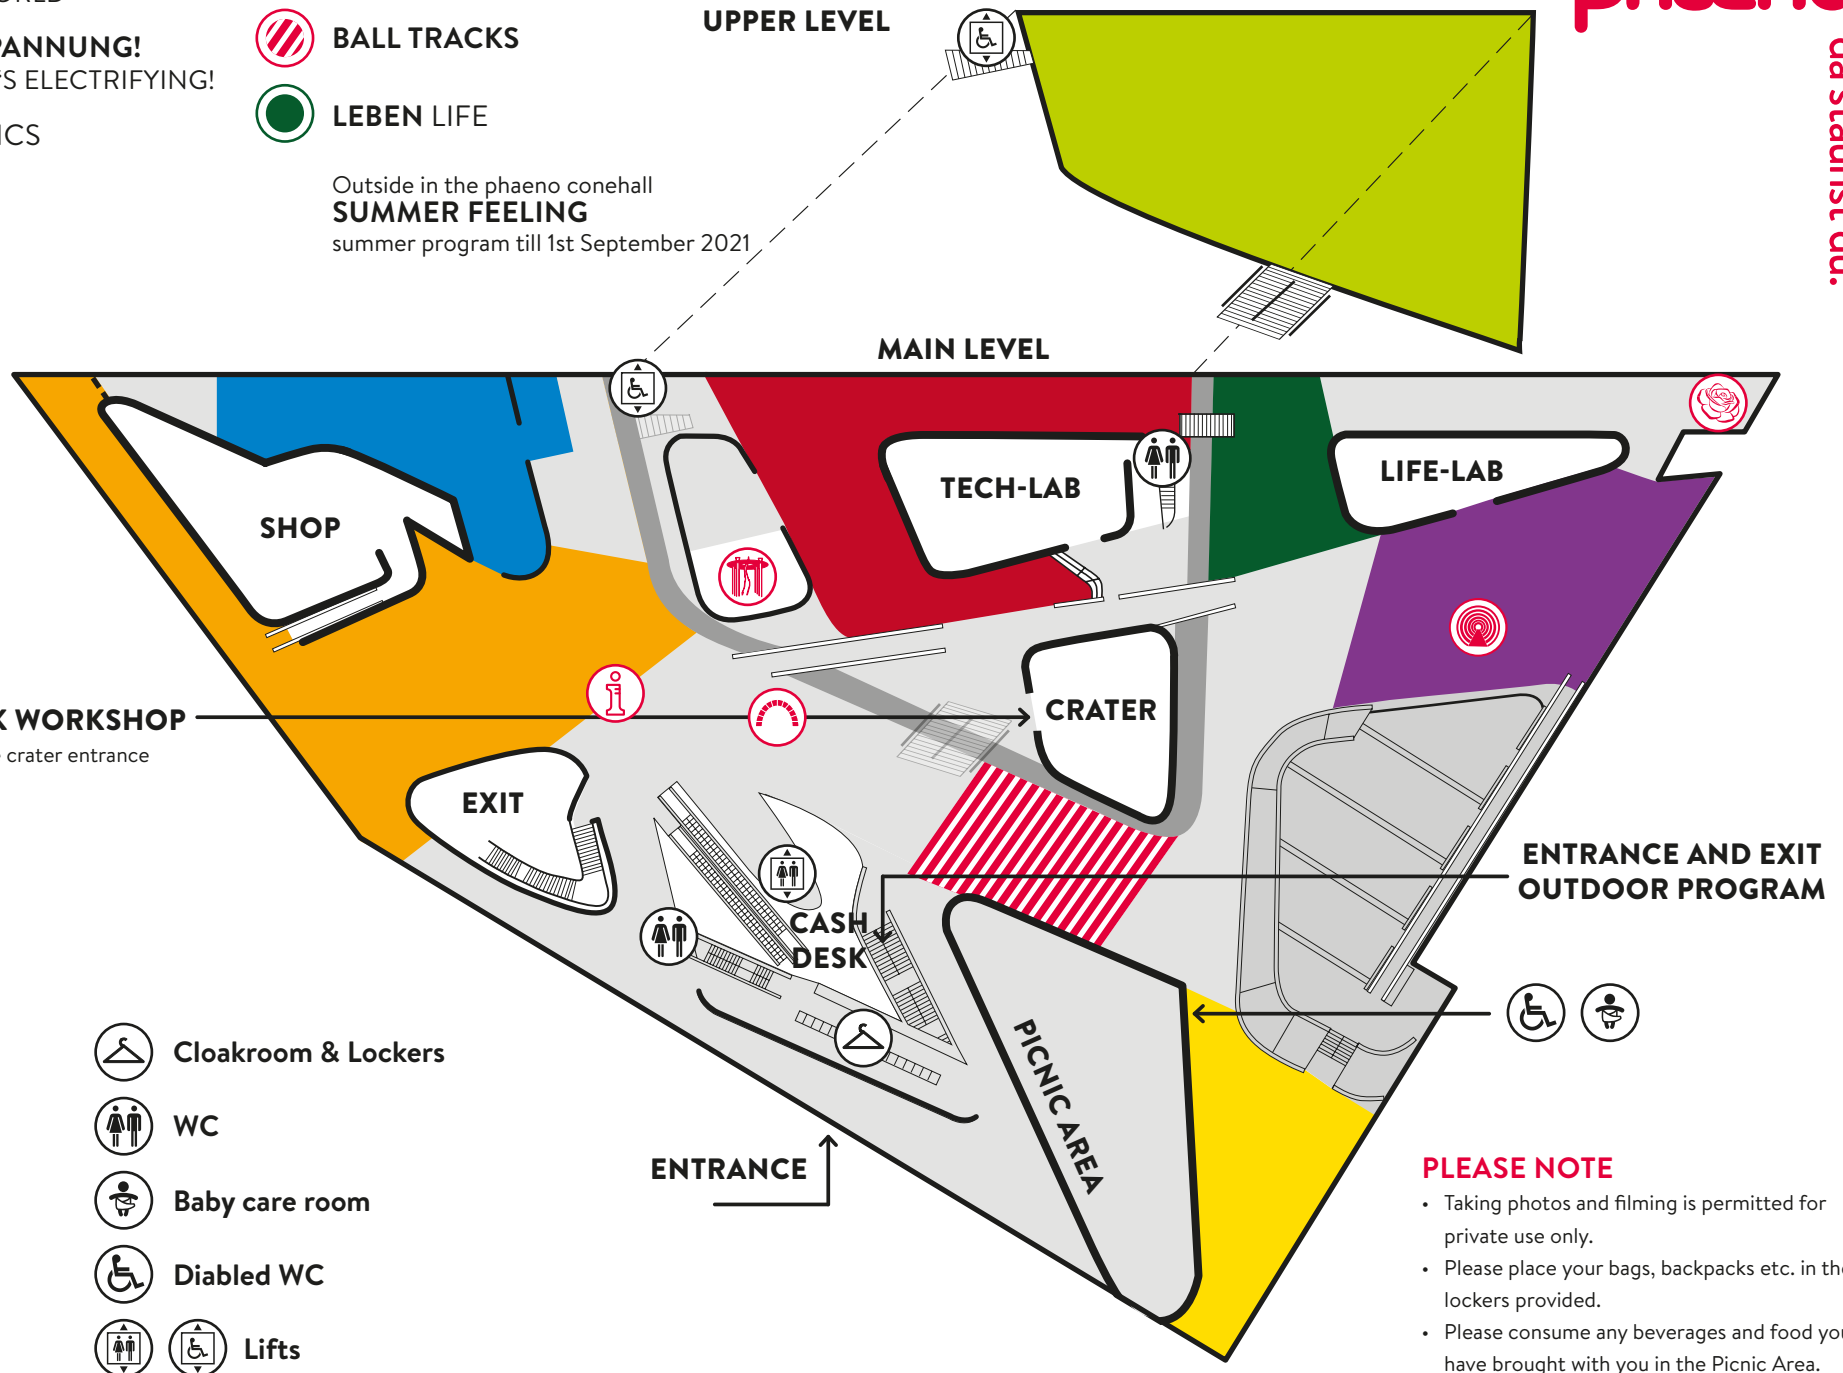

-  **SMARTE NEUE WELT**  
SMART NEW WORLD
-  **VORSICHT, SPANNUNG!**  
WATCH OUT: IT'S ELECTRIFYING!
-  **OPTICKS OPTICS**
-  **LUFT AIR**
-  **MATHE MATH**

-  **SPÜRSINN FEEL IT**
-  **BALL TRACKS**
-  **LEBEN LIFE**

Outside in the phaeno cone hall  
**SUMMER FEELING**  
summer program till 1st September 2021

-  **Information**
-  **Fire Tornado**  
daily, on the hour
-  **Brigde Arch**
-  **Secret Life**
-  **Wooly Tunnel**
-  **Cloakroom & Lockers**
-  **WC**
-  **Baby care room**
-  **Disabled WC**
-  **Lifts**

**PLEASE NOTE**

- Taking photos and filming is permitted for private use only.
- Please place your bags, backpacks etc. in the lockers provided.
- Please consume any beverages and food you have brought with you in the Picnic Area.