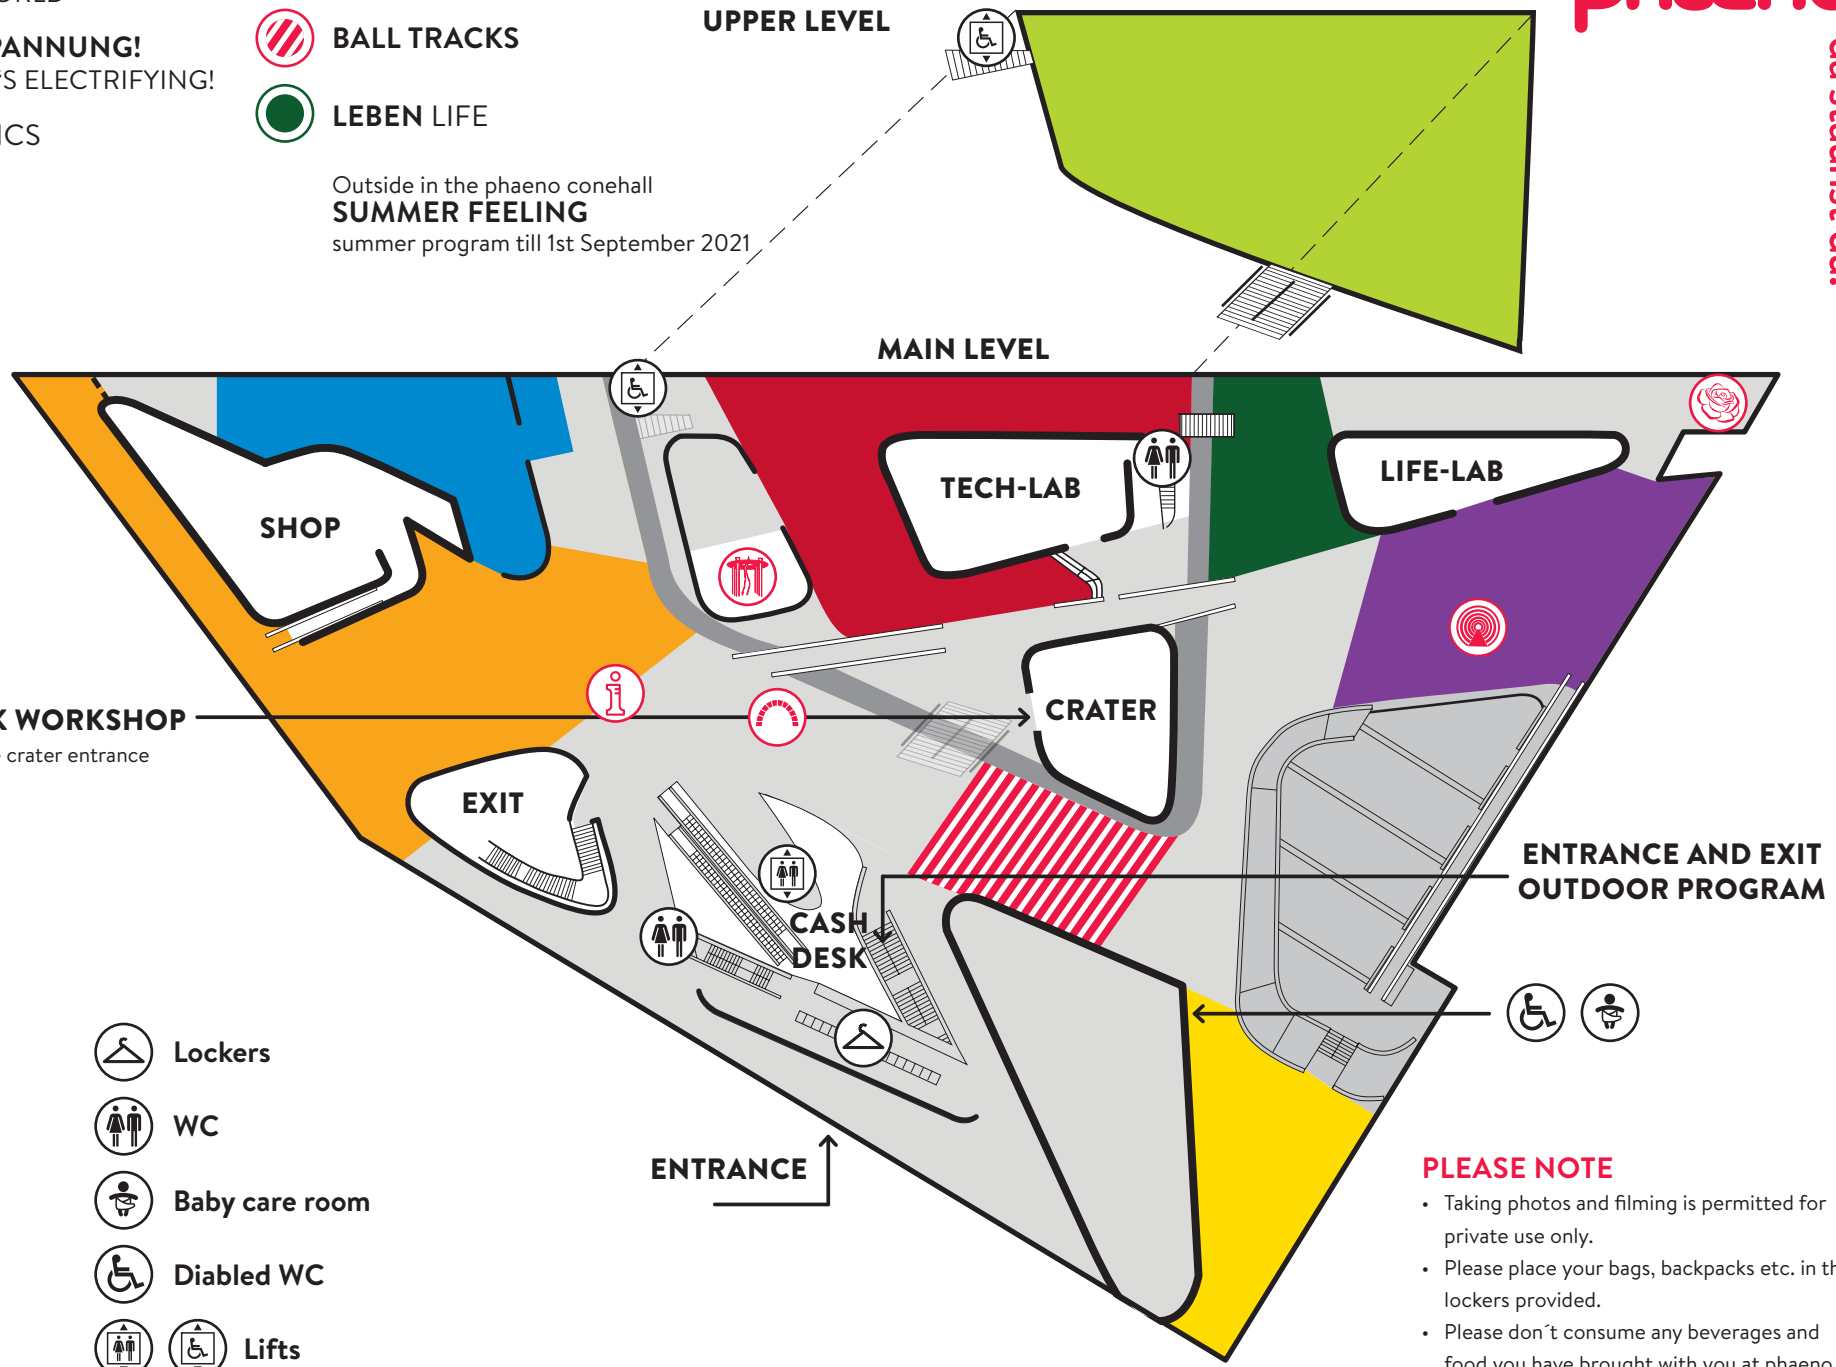

-  **SMARTE NEUE WELT**
SMART NEW WORLD
-  **VORSICHT, SPANNUNG!**
WATCH OUT: IT'S ELECTRIFYING!
-  **OPTICKS OPTICS**
-  **LUFT AIR**
-  **MATHE MATH**

-  **SPÜRSINN FEEL IT**
-  **BALL TRACKS**
-  **LEBEN LIFE**

Outside in the phaeno conehall
SUMMER FEELING
summer program till 1st September 2021

BALL TRACK WORKSHOP
registration at the crater entrance

-  **Information**
-  **Fire Tornado**
daily, on the hour
-  **Brigde Arch**
-  **Secret Life**
-  **Woozy Tunnel**
-  **Lockers**
-  **WC**
-  **Baby care room**
-  **Disabled WC**
-  **Lifts**

PLEASE NOTE

- Taking photos and filming is permitted for private use only.
- Please place your bags, backpacks etc. in the lockers provided.
- Please don't consume any beverages and food you have brought with you at phaeno.