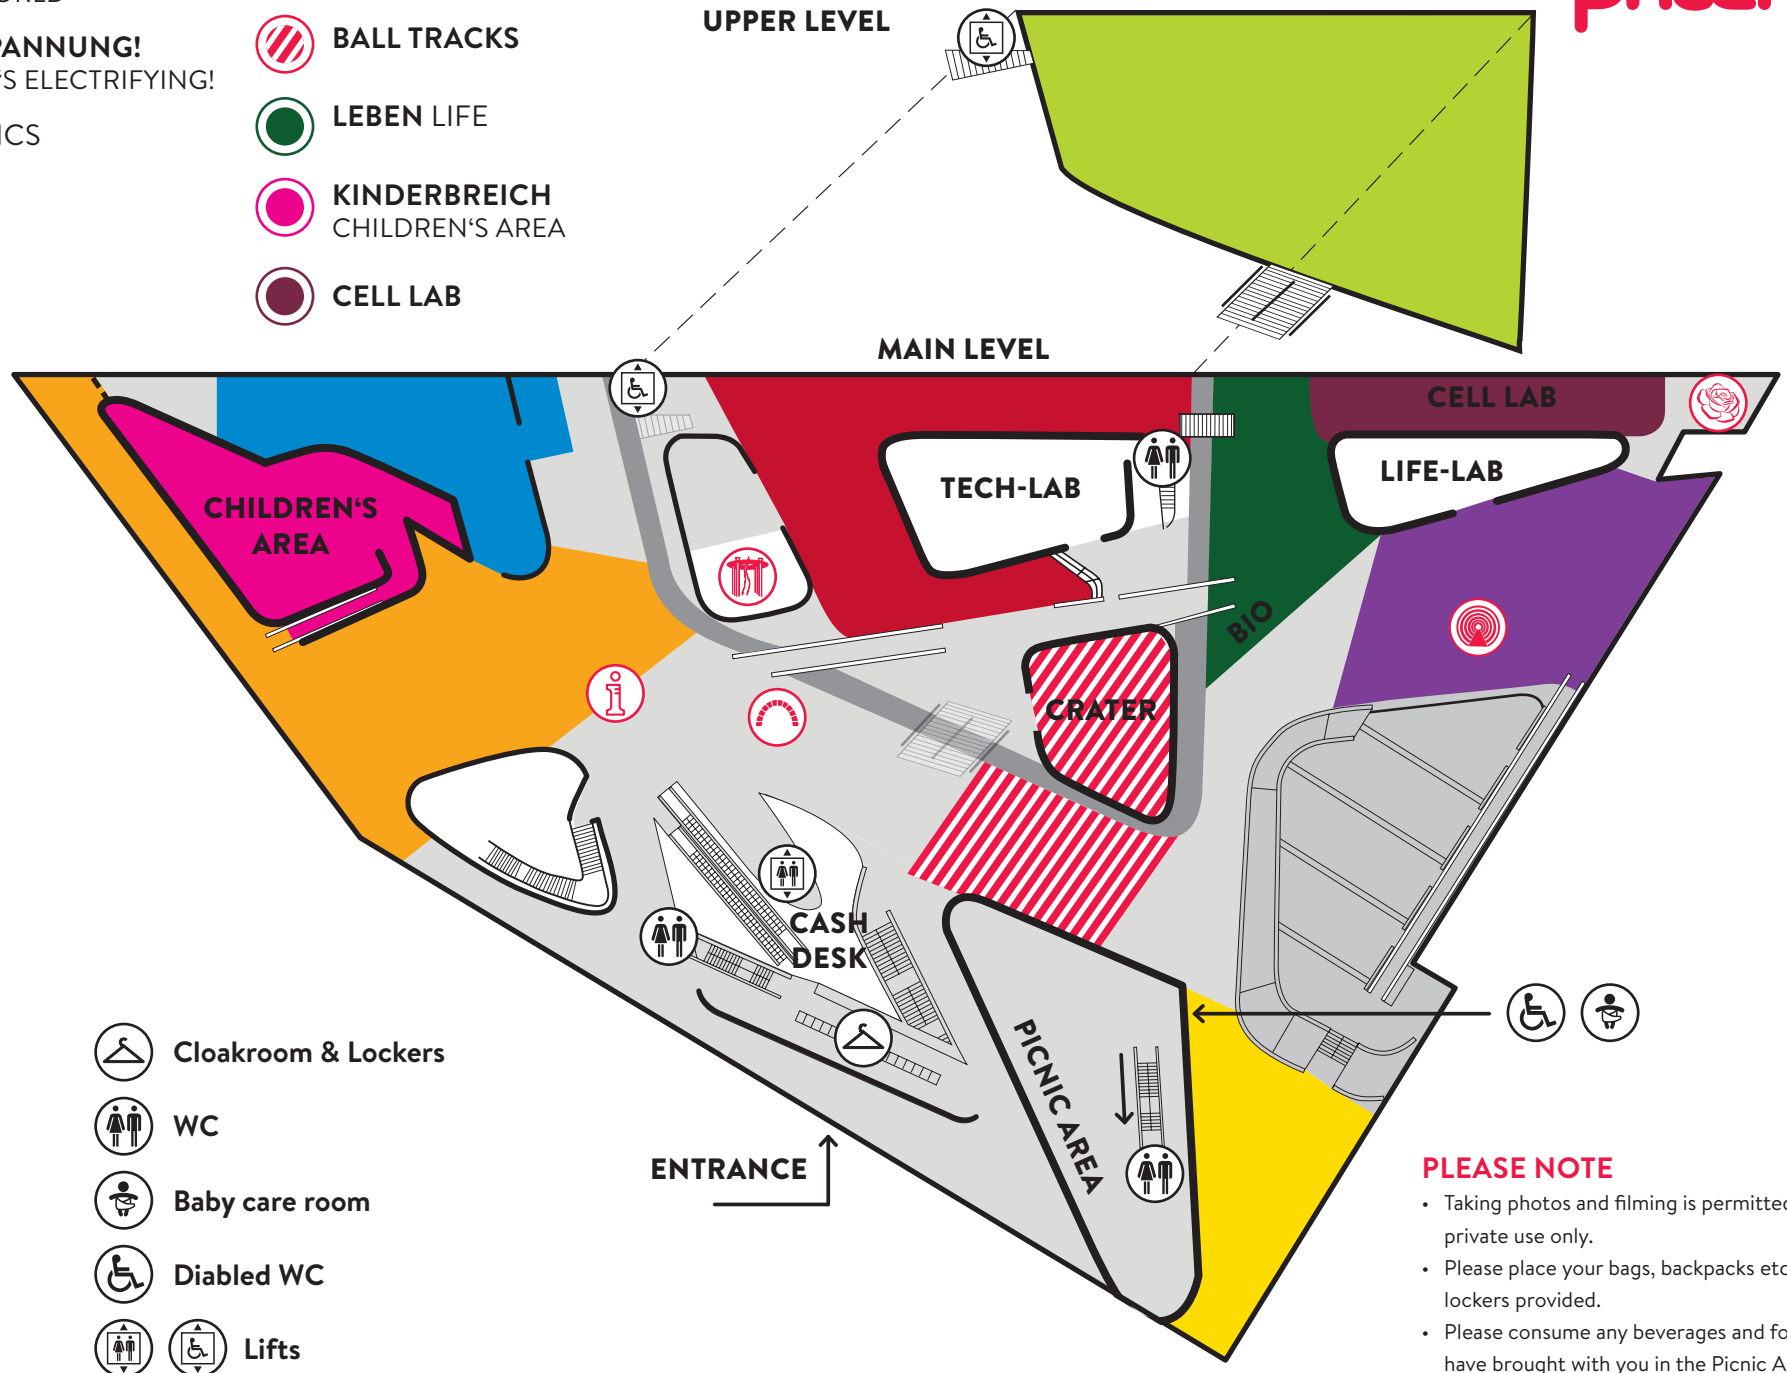

-  **SMARTE NEUE WELT**  
SMART NEW WORLD
-  **VORSICHT, SPANNUNG!**  
WATCH OUT: IT'S ELECTRIFYING!
-  **OPTICKS** OPTICS
-  **LUFT** AIR
-  **MATHE** MATH
-  **SPÜRSINN** FEEL IT
-  **BALL TRACKS**
-  **LEBEN** LIFE
-  **KINDERBREICH**  
CHILDREN'S AREA
-  **CELL LAB**

-  **Information**
-  **Fire Tornado**  
daily, on the hour
-  **Brigde Arch**
-  **Secret Life**
-  **Woozy Tunnel**
-  **Cloakroom & Lockers**
-  **WC**
-  **Baby care room**
-  **Disabled WC**
-  **Lifts**

### PLEASE NOTE

- Taking photos and filming is permitted for private use only.
- Please place your bags, backpacks etc. in the lockers provided.
- Please consume any beverages and food you have brought with you in the Picnic Area.