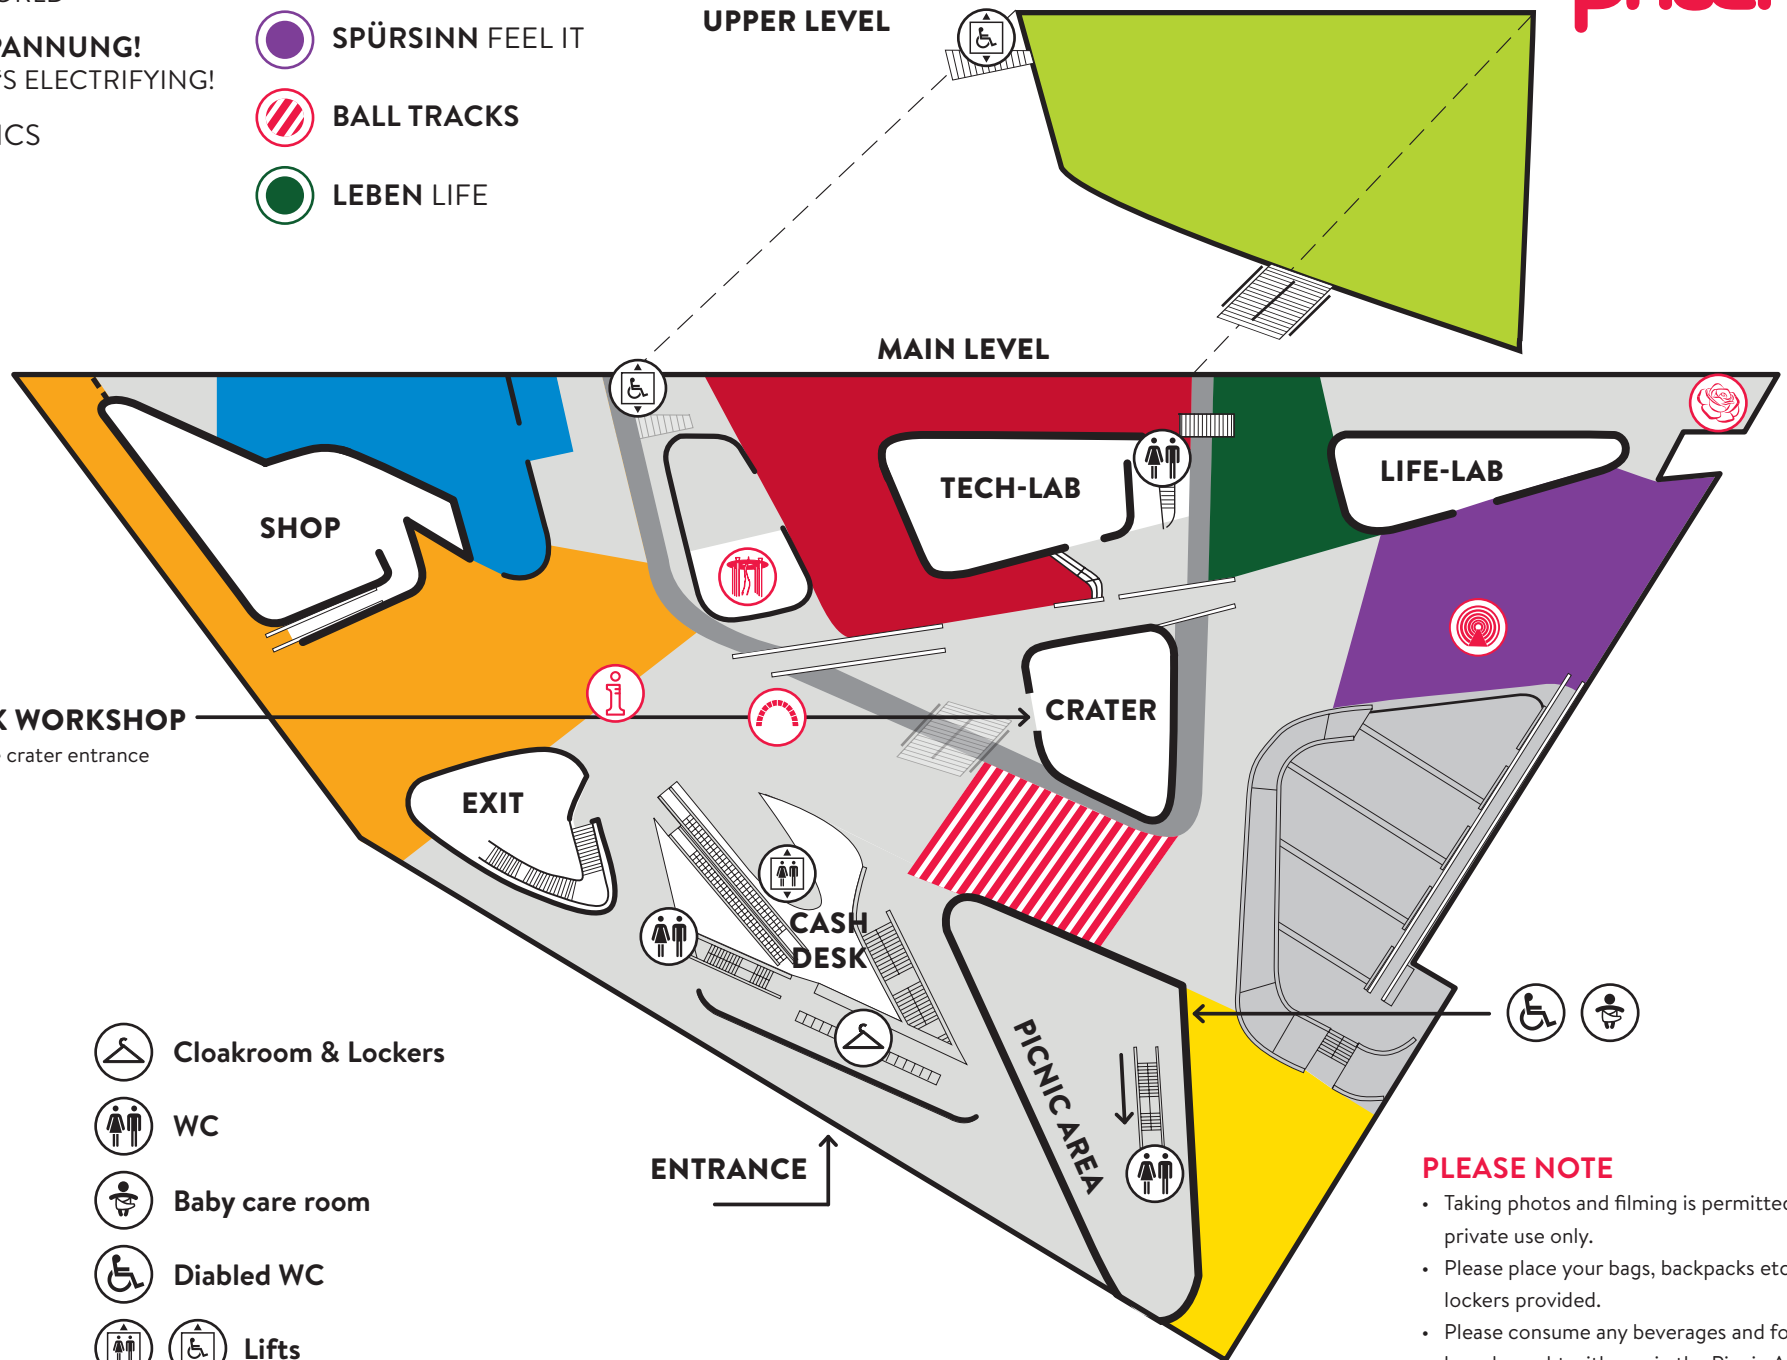

-  **SMARTE NEUE WELT**
SMART NEW WORLD
-  **MATHE MATH**
-  **VORSICHT, SPANNUNG!**
WATCH OUT: IT'S ELECTRIFYING!
-  **SPÜRSINN FEEL IT**
-  **OPTICKS OPTICS**
-  **BALL TRACKS**
-  **LUFT AIR**
-  **LEBEN LIFE**

BALL TRACK WORKSHOP
registration at the crater entrance

-  **Information**
-  **Cloakroom & Lockers**
-  **Fire Tornado**
daily, on the hour
-  **WC**
-  **Brigde Arch**
-  **Baby care room**
-  **Secret Life**
-  **Disabled WC**
-  **Woolzy Tunnel**
-  **Lifts**

PLEASE NOTE

- Taking photos and filming is permitted for private use only.
- Please place your bags, backpacks etc. in the lockers provided.
- Please consume any beverages and food you have brought with you in the Picnic Area.