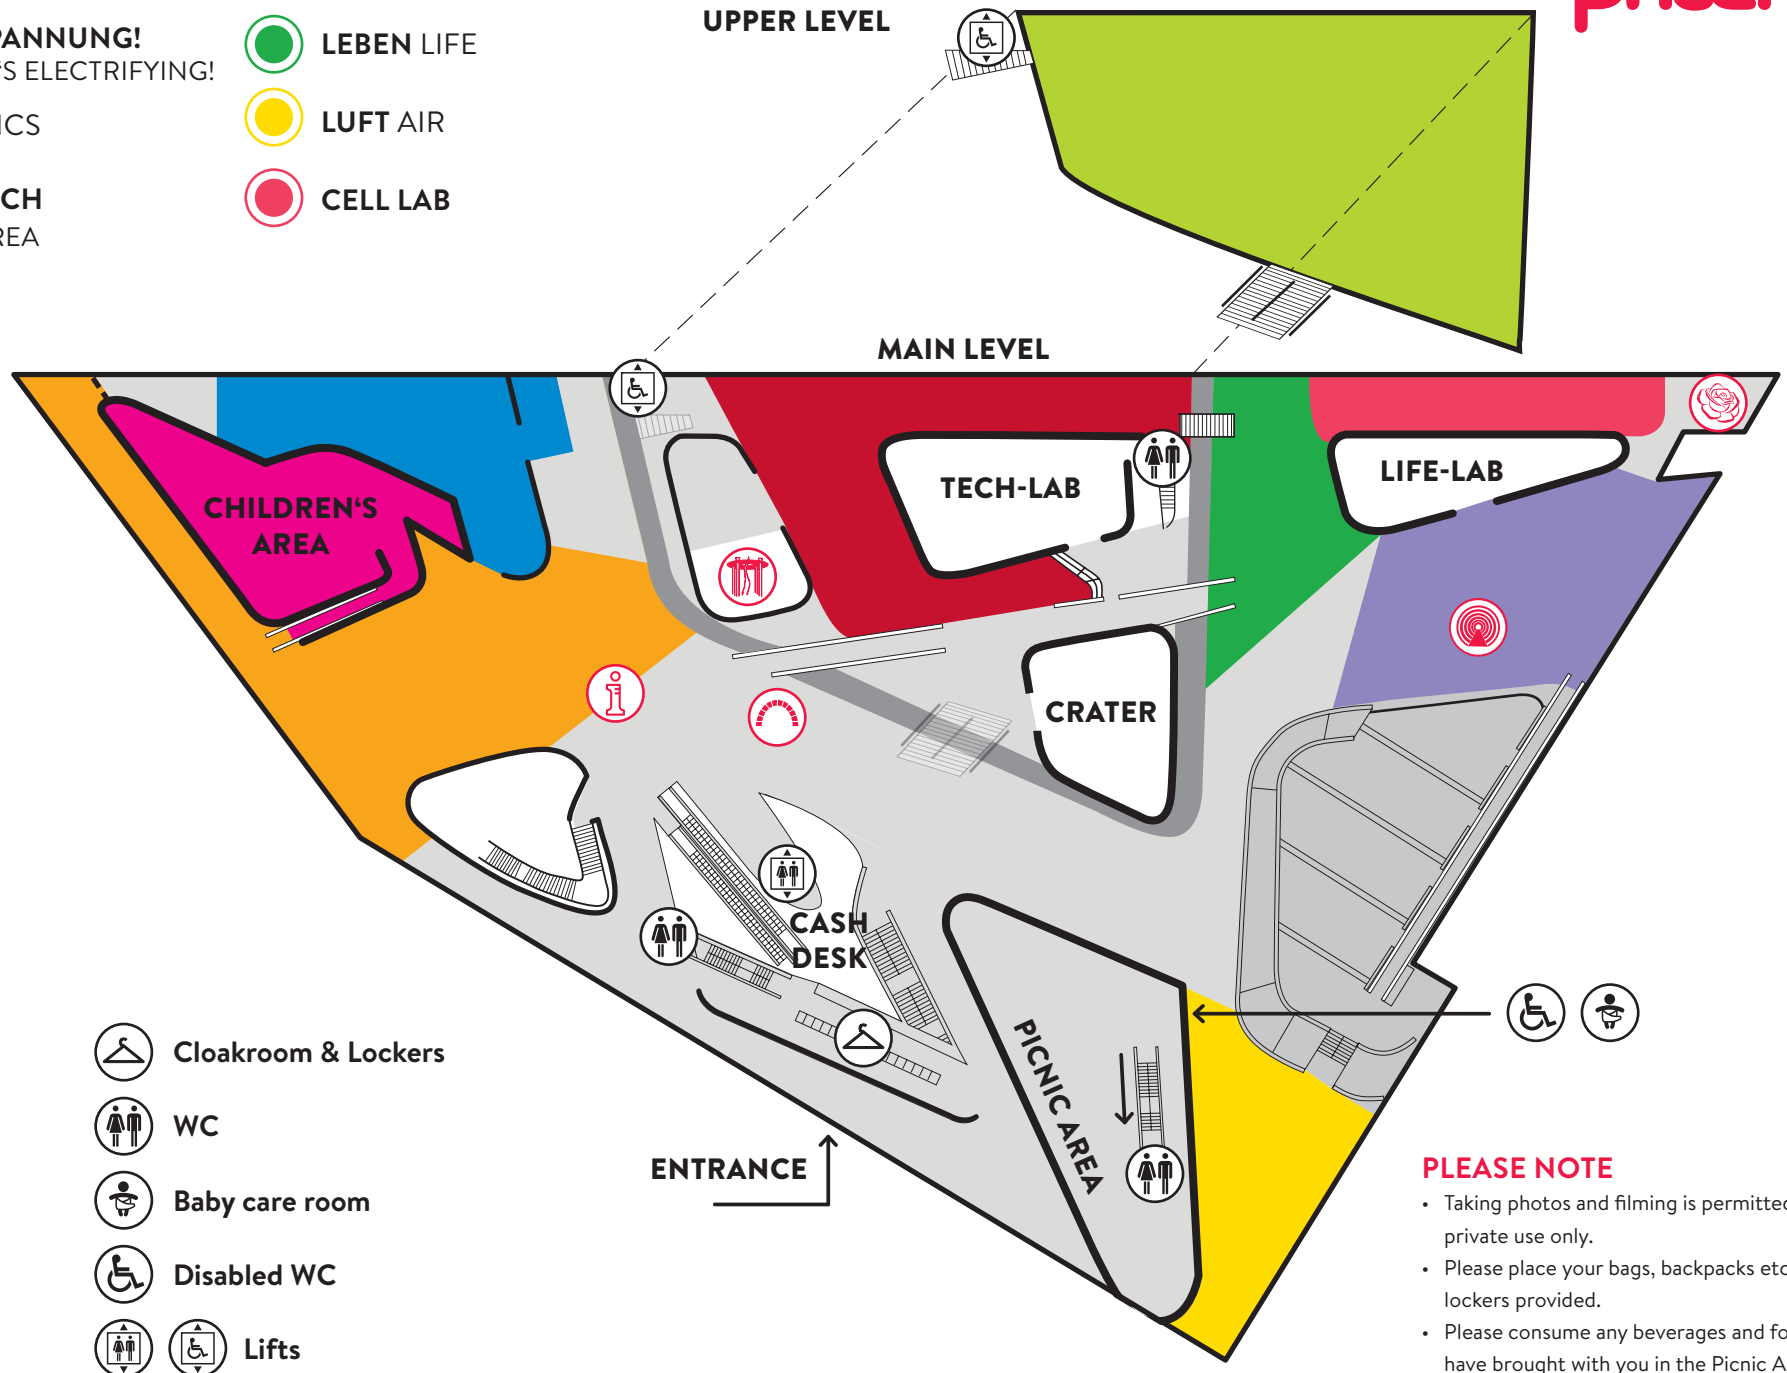

-  **SMARTE NEUE WELT**  
SMART NEW WORLD
-  **VORSICHT, SPANNUNG!**  
WATCH OUT: IT'S ELECTRIFYING!
-  **OPTICKS** OPTICS
-  **KINDERBEREICH**  
CHILDREN'S AREA
-  **MATHE** MATH
-  **SPÜRSINN** FEEL IT
-  **LEBEN** LIFE
-  **LUFT** AIR
-  **CELL LAB**

-  **Information**
-  **Fire Tornado**  
daily, on the hour
-  **Brigde Arch**
-  **Secret Life**
-  **Woozy Tunnel**
-  **Cloakroom & Lockers**
-  **WC**
-  **Baby care room**
-  **Disabled WC**
-  **Lifts**

### PLEASE NOTE

- Taking photos and filming is permitted for private use only.
- Please place your bags, backpacks etc. in the lockers provided.
- Please consume any beverages and food you have brought with you in the Picnic Area.