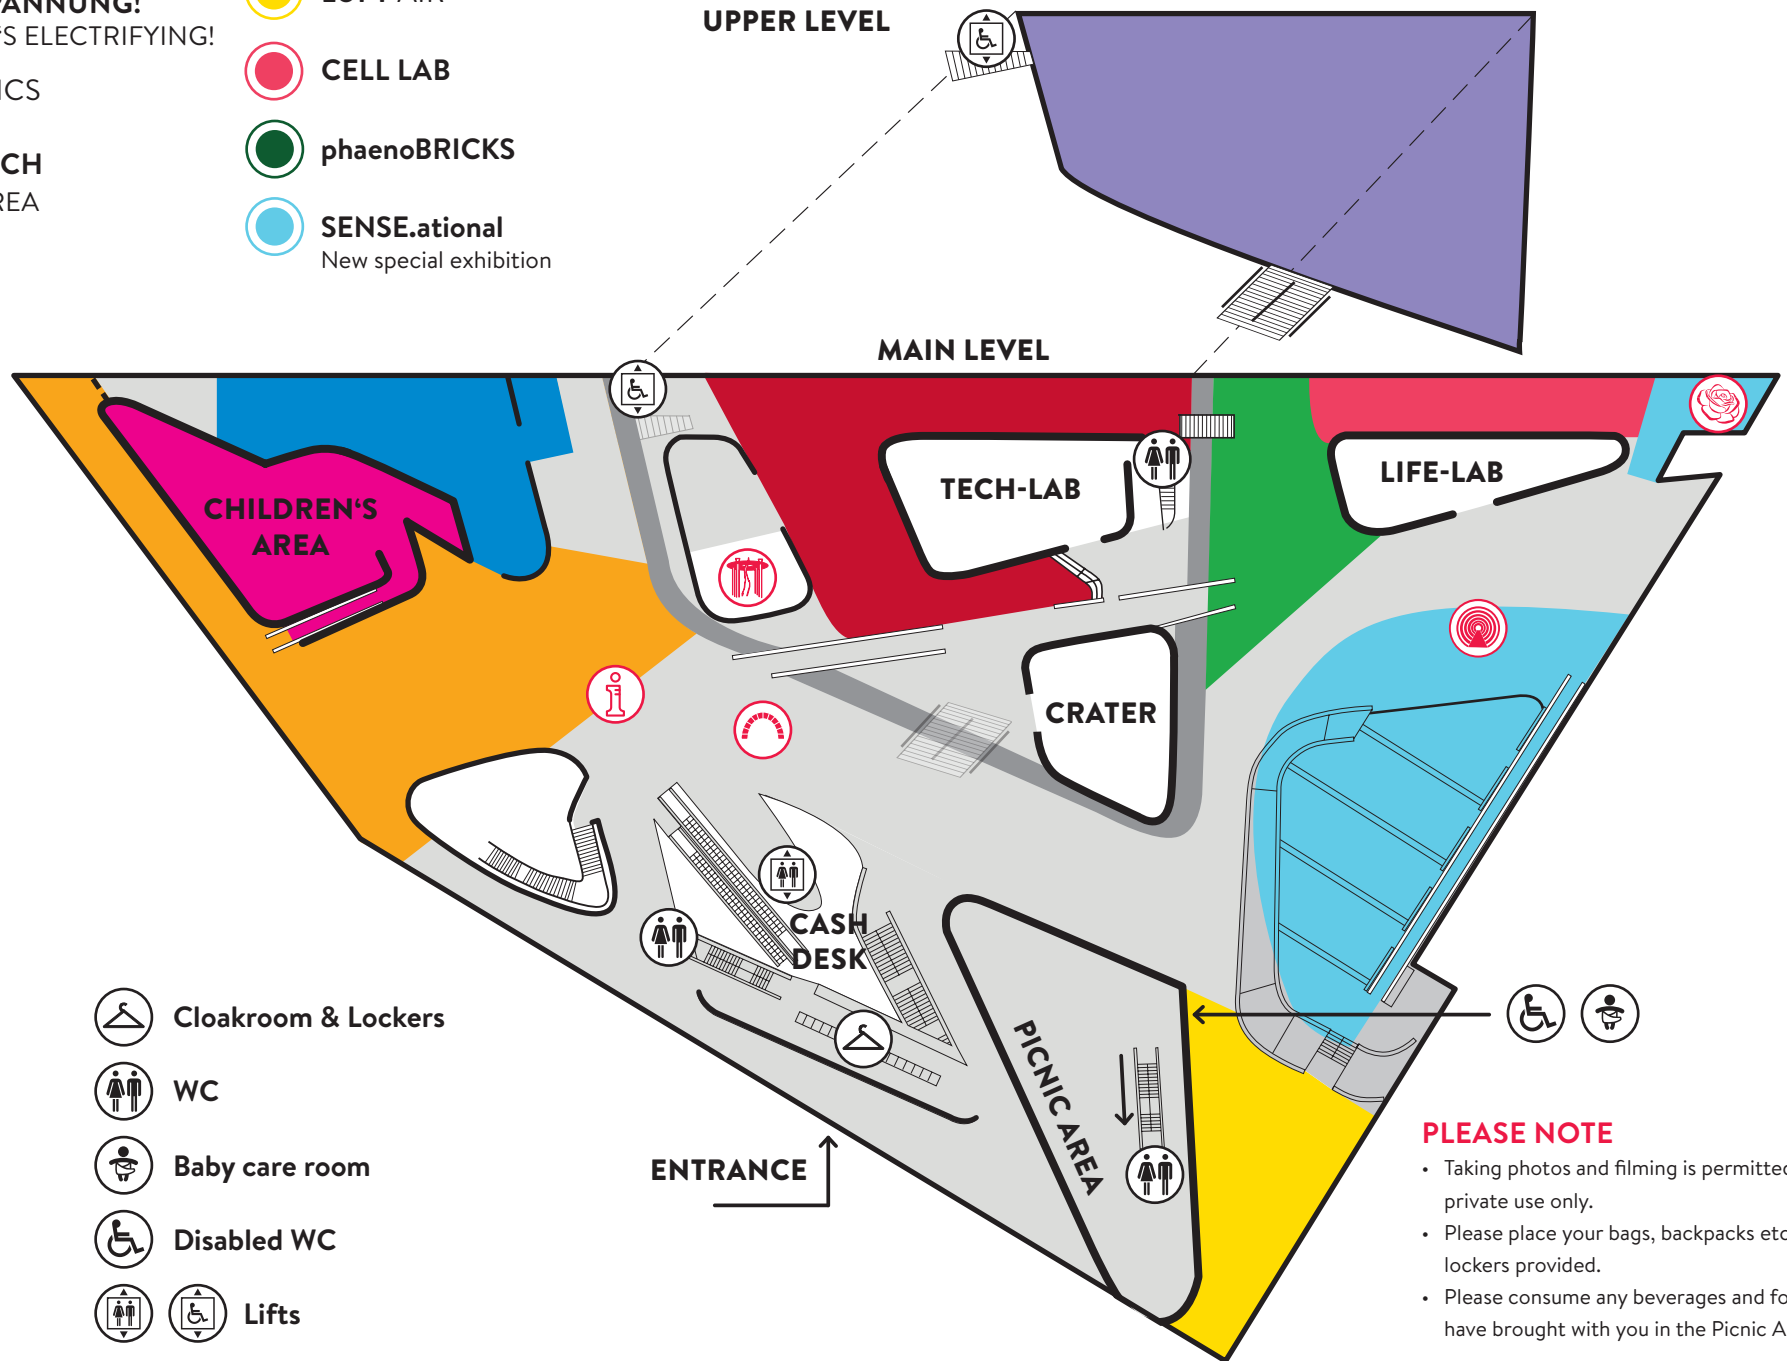

-  **SMARTE NEUE WELT**
SMART NEW WORLD
-  **VORSICHT, SPANNUNG!**
WATCH OUT: IT'S ELECTRIFYING!
-  **OPTICKS OPTICS**
-  **KINDERBEREICH**
CHILDREN'S AREA
-  **MATHE MATH**
-  **LEBEN LIFE**
-  **LUFT AIR**
-  **CELL LAB**
-  **phaenoBRICKS**
-  **SENSE.ational**
New special exhibition

-  **Information**
-  **Fire Tornado**
daily, on the hour
-  **Secret Life**
-  **Woozy Tunnel**
-  **Brigde Arch**
-  **Cloakroom & Lockers**
-  **WC**
-  **Baby care room**
-  **Disabled WC**
-  **Lifts**

PLEASE NOTE

- Taking photos and filming is permitted for private use only.
- Please place your bags, backpacks etc. in the lockers provided.
- Please consume any beverages and food you have brought with you in the Picnic Area.