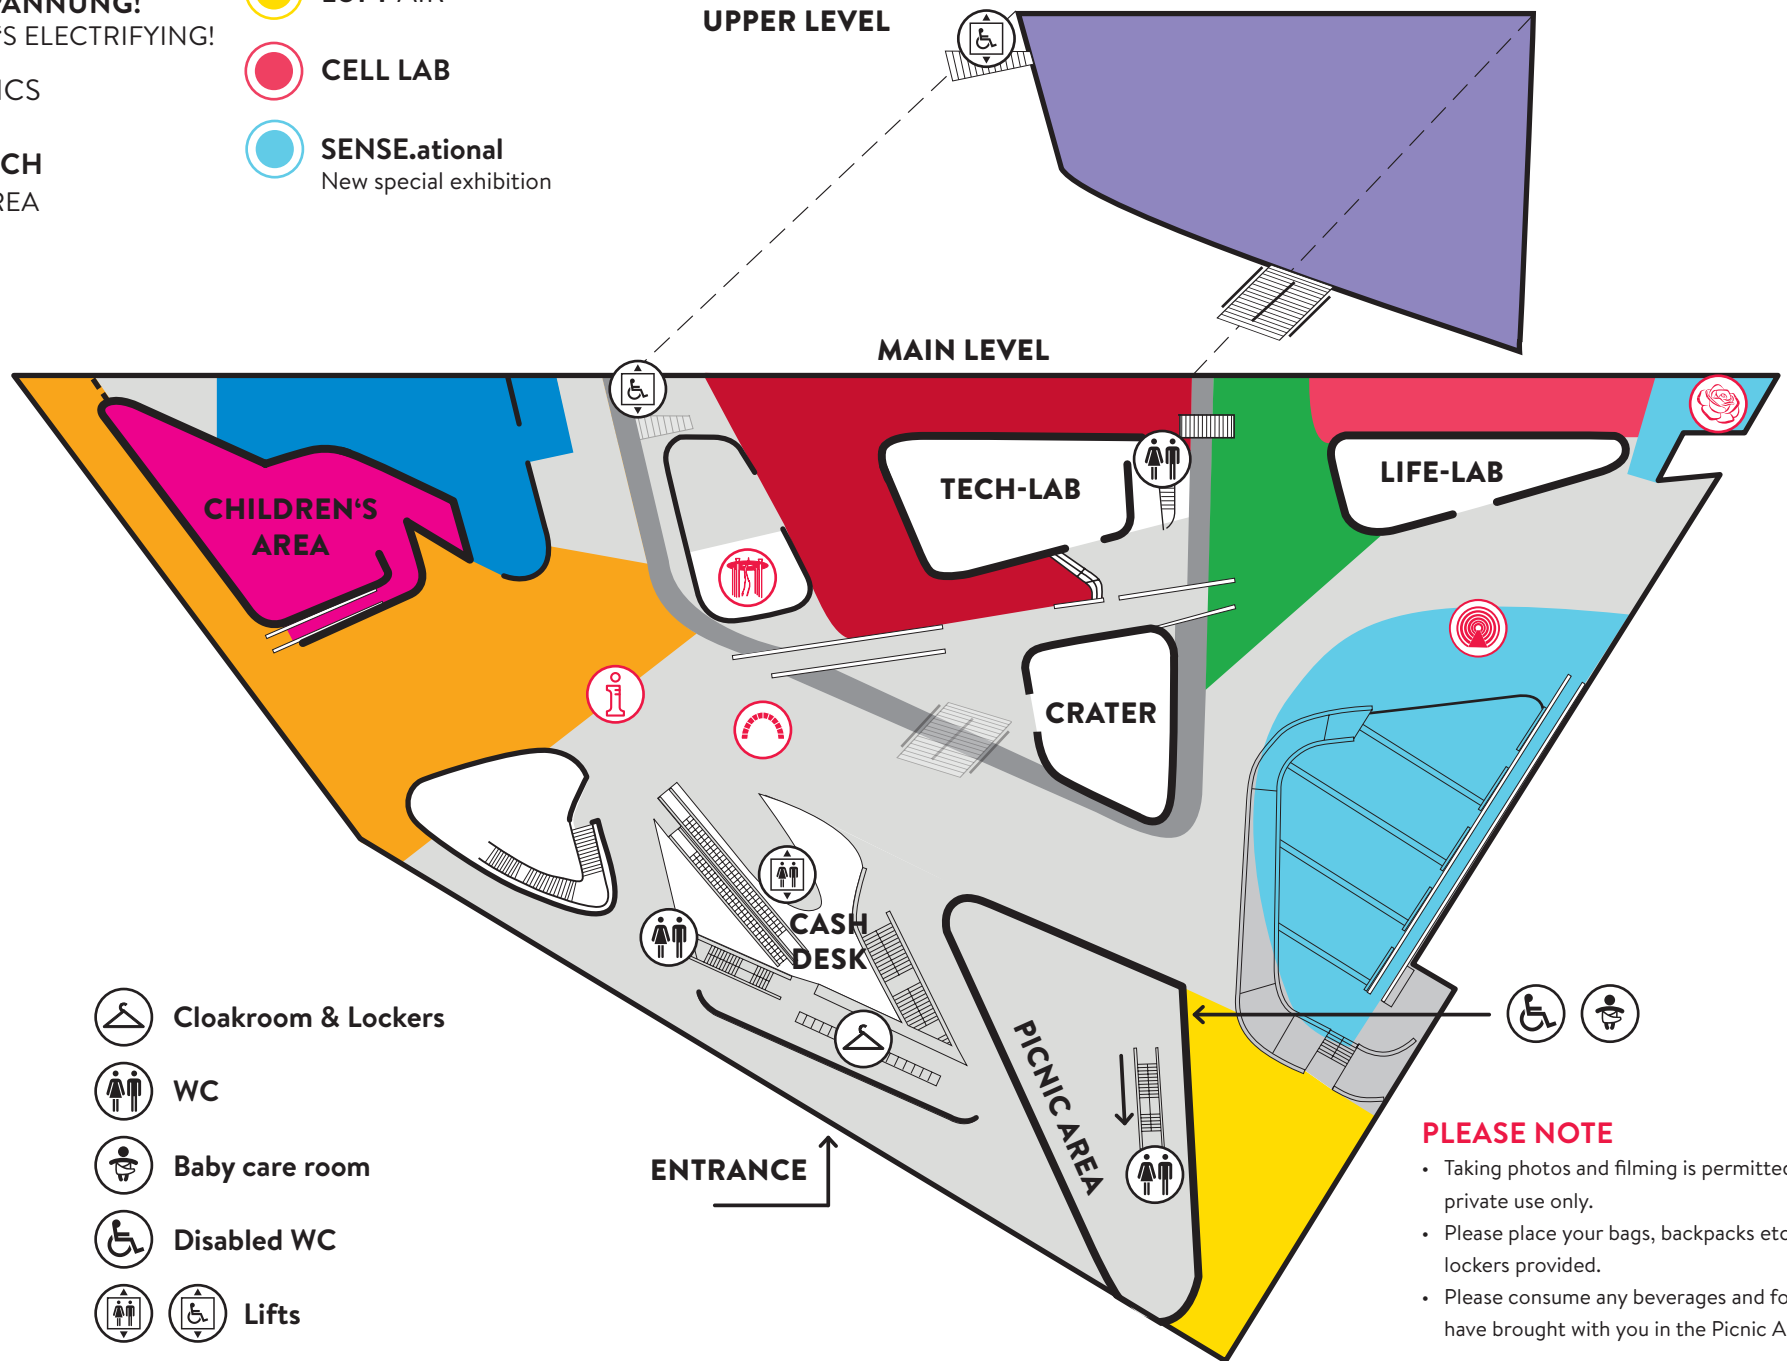

-  **SMARTE NEUE WELT**  
SMART NEW WORLD
-  **VORSICHT, SPANNUNG!**  
WATCH OUT: IT'S ELECTRIFYING!
-  **OPTICKS OPTICS**
-  **KINDERBEREICH**  
CHILDREN'S AREA
-  **MATHE MATH**
-  **LEBEN LIFE**
-  **LUFT AIR**
-  **CELL LAB**
-  **SENSE.ational**  
New special exhibition

-  **Information**
-  **Fire Tornado**  
daily, on the hour
-  **Secret Life**
-  **Wooly Tunnel**
-  **Brigde Arch**
-  **Cloakroom & Lockers**
-  **WC**
-  **Baby care room**
-  **Disabled WC**
-  **Lifts**

### PLEASE NOTE

- Taking photos and filming is permitted for private use only.
- Please place your bags, backpacks etc. in the lockers provided.
- Please consume any beverages and food you have brought with you in the Picnic Area.