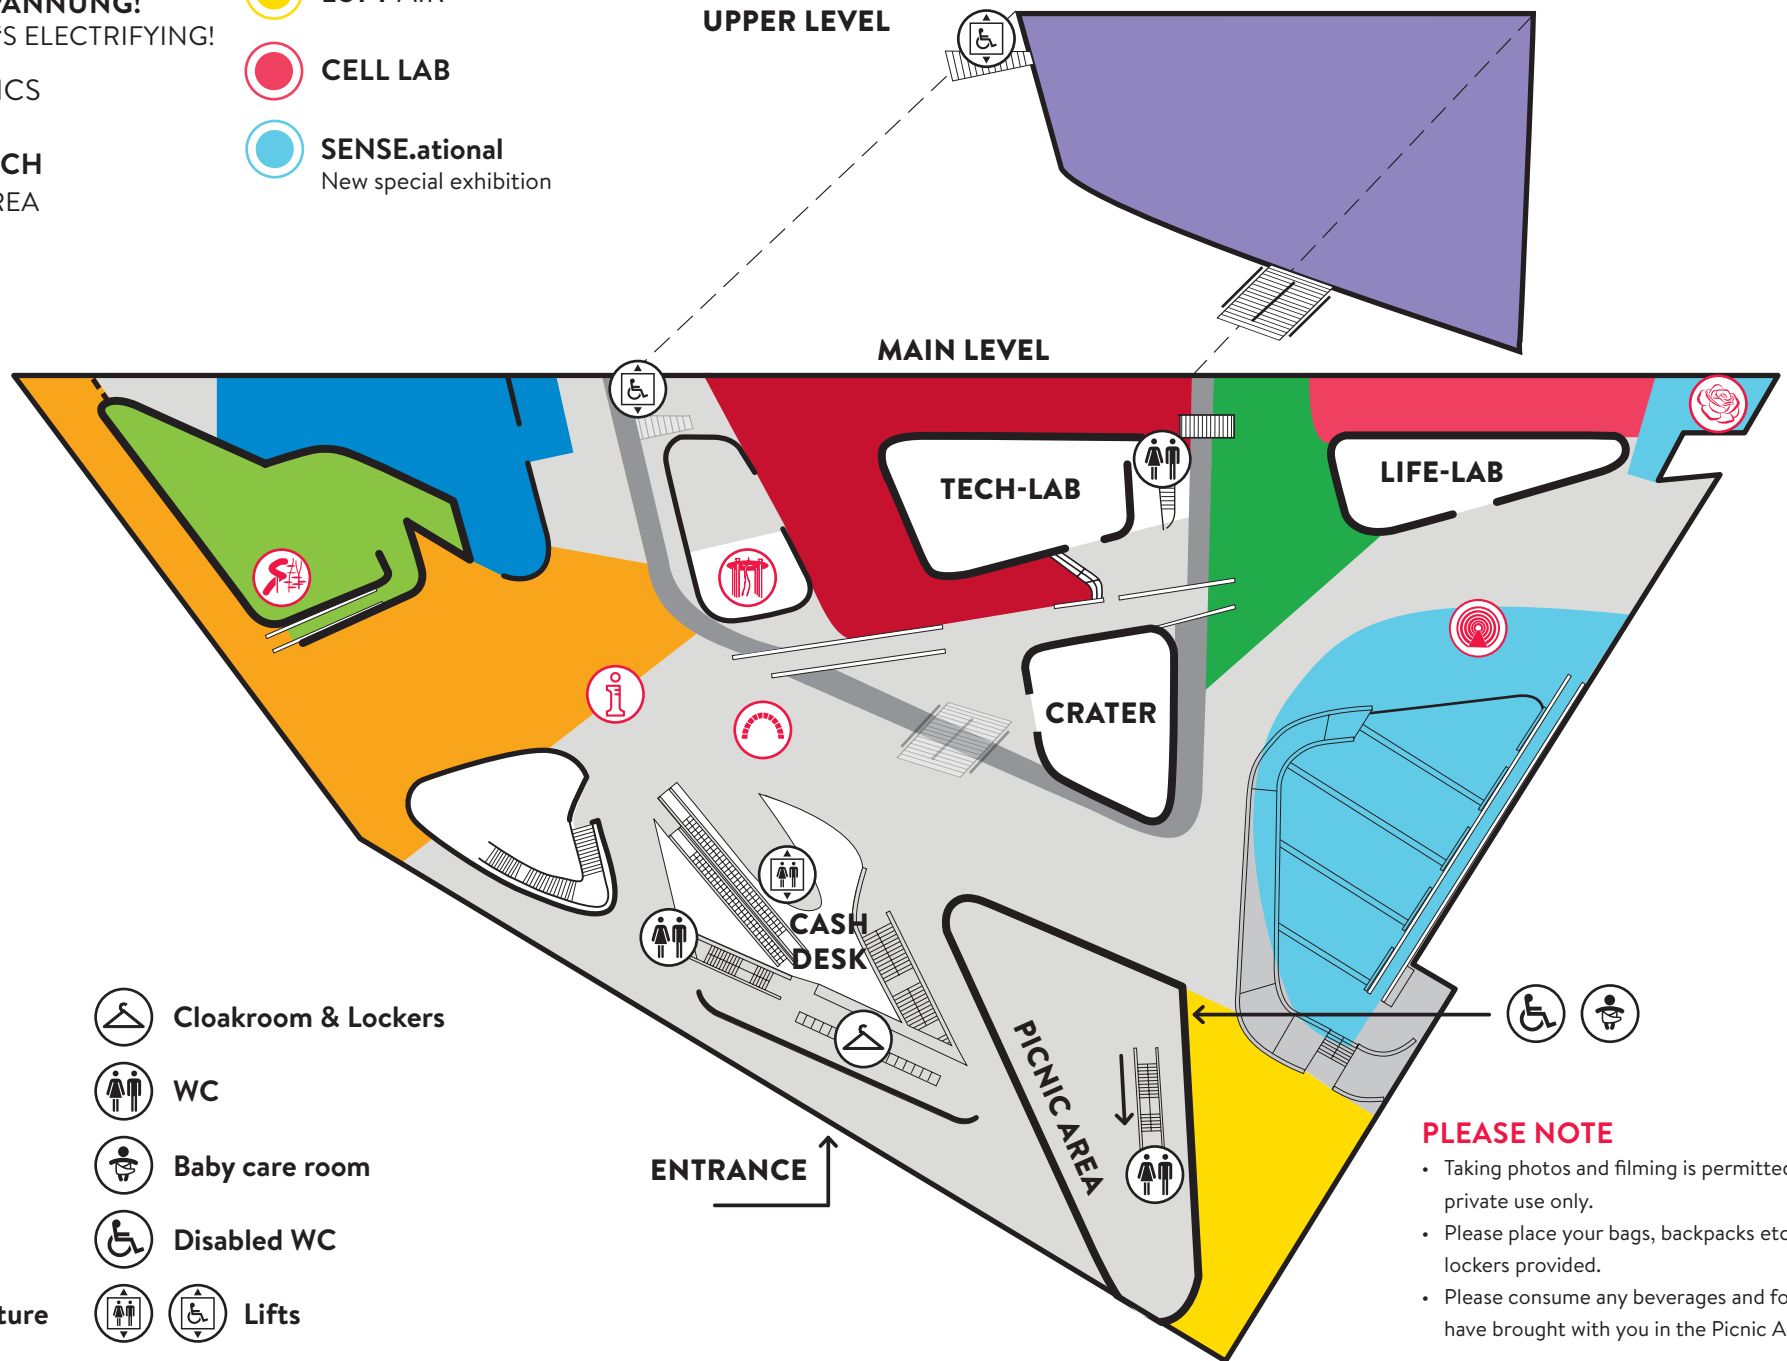

-  **SMARTE NEUE WELT**
SMART NEW WORLD
-  **VORSICHT, SPANNUNG!**
WATCH OUT: IT'S ELECTRIFYING!
-  **OPTICKS OPTICS**
-  **KINDERBEREICH**
CHILDREN'S AREA
-  **MATHE MATH**
-  **LEBEN LIFE**
-  **LUFT AIR**
-  **CELL LAB**
-  **SENSE.ational**
New special exhibition

-  **Information**
-  **Fire Tornado**
daily, on the hour
-  **Secret Life**
-  **Wooly Tunnel**
-  **Brigde Arch**
-  **climbing sculpture**
-  **Cloakroom & Lockers**
-  **WC**
-  **Baby care room**
-  **Disabled WC**
-  **Lifts**

PLEASE NOTE

- Taking photos and filming is permitted for private use only.
- Please place your bags, backpacks etc. in the lockers provided.
- Please consume any beverages and food you have brought with you in the Picnic Area.