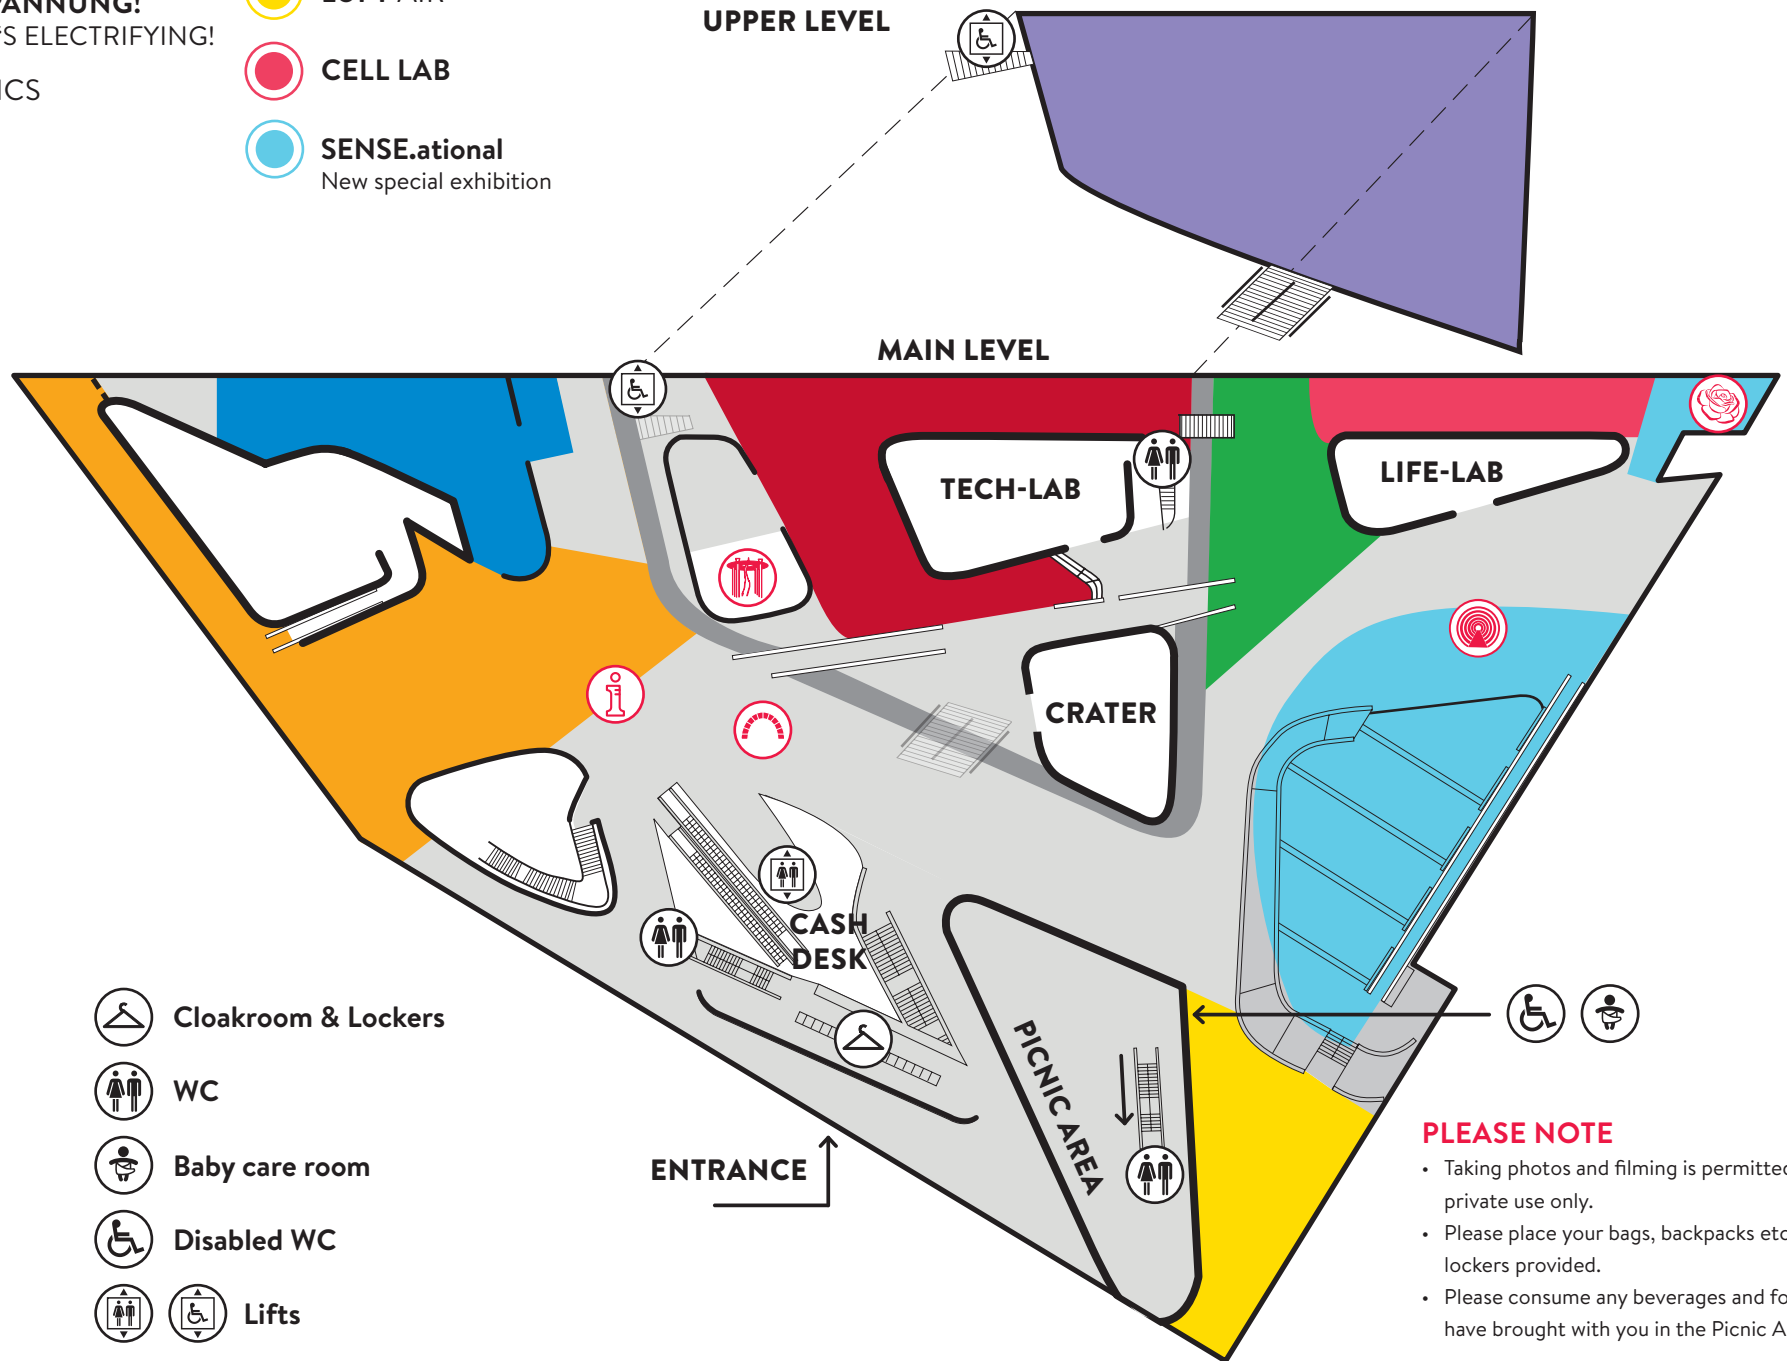

-  **SMARTE NEUE WELT**  
SMART NEW WORLD
-  **VORSICHT, SPANNUNG!**  
WATCH OUT: IT'S ELECTRIFYING!
-  **OPTICKS OPTICS**
-  **MATHE MATH**
-  **LEBEN LIFE**
-  **LUFT AIR**
-  **CELL LAB**
-  **SENSE.ational**  
New special exhibition

-  **Information**
-  **Fire Tornado**  
daily, on the hour
-  **Secret Life**
-  **Woozy Tunnel**
-  **Brigde Arch**
-  **Cloakroom & Lockers**
-  **WC**
-  **Baby care room**
-  **Disabled WC**
-  **Lifts**

### PLEASE NOTE

- Taking photos and filming is permitted for private use only.
- Please place your bags, backpacks etc. in the lockers provided.
- Please consume any beverages and food you have brought with you in the Picnic Area.