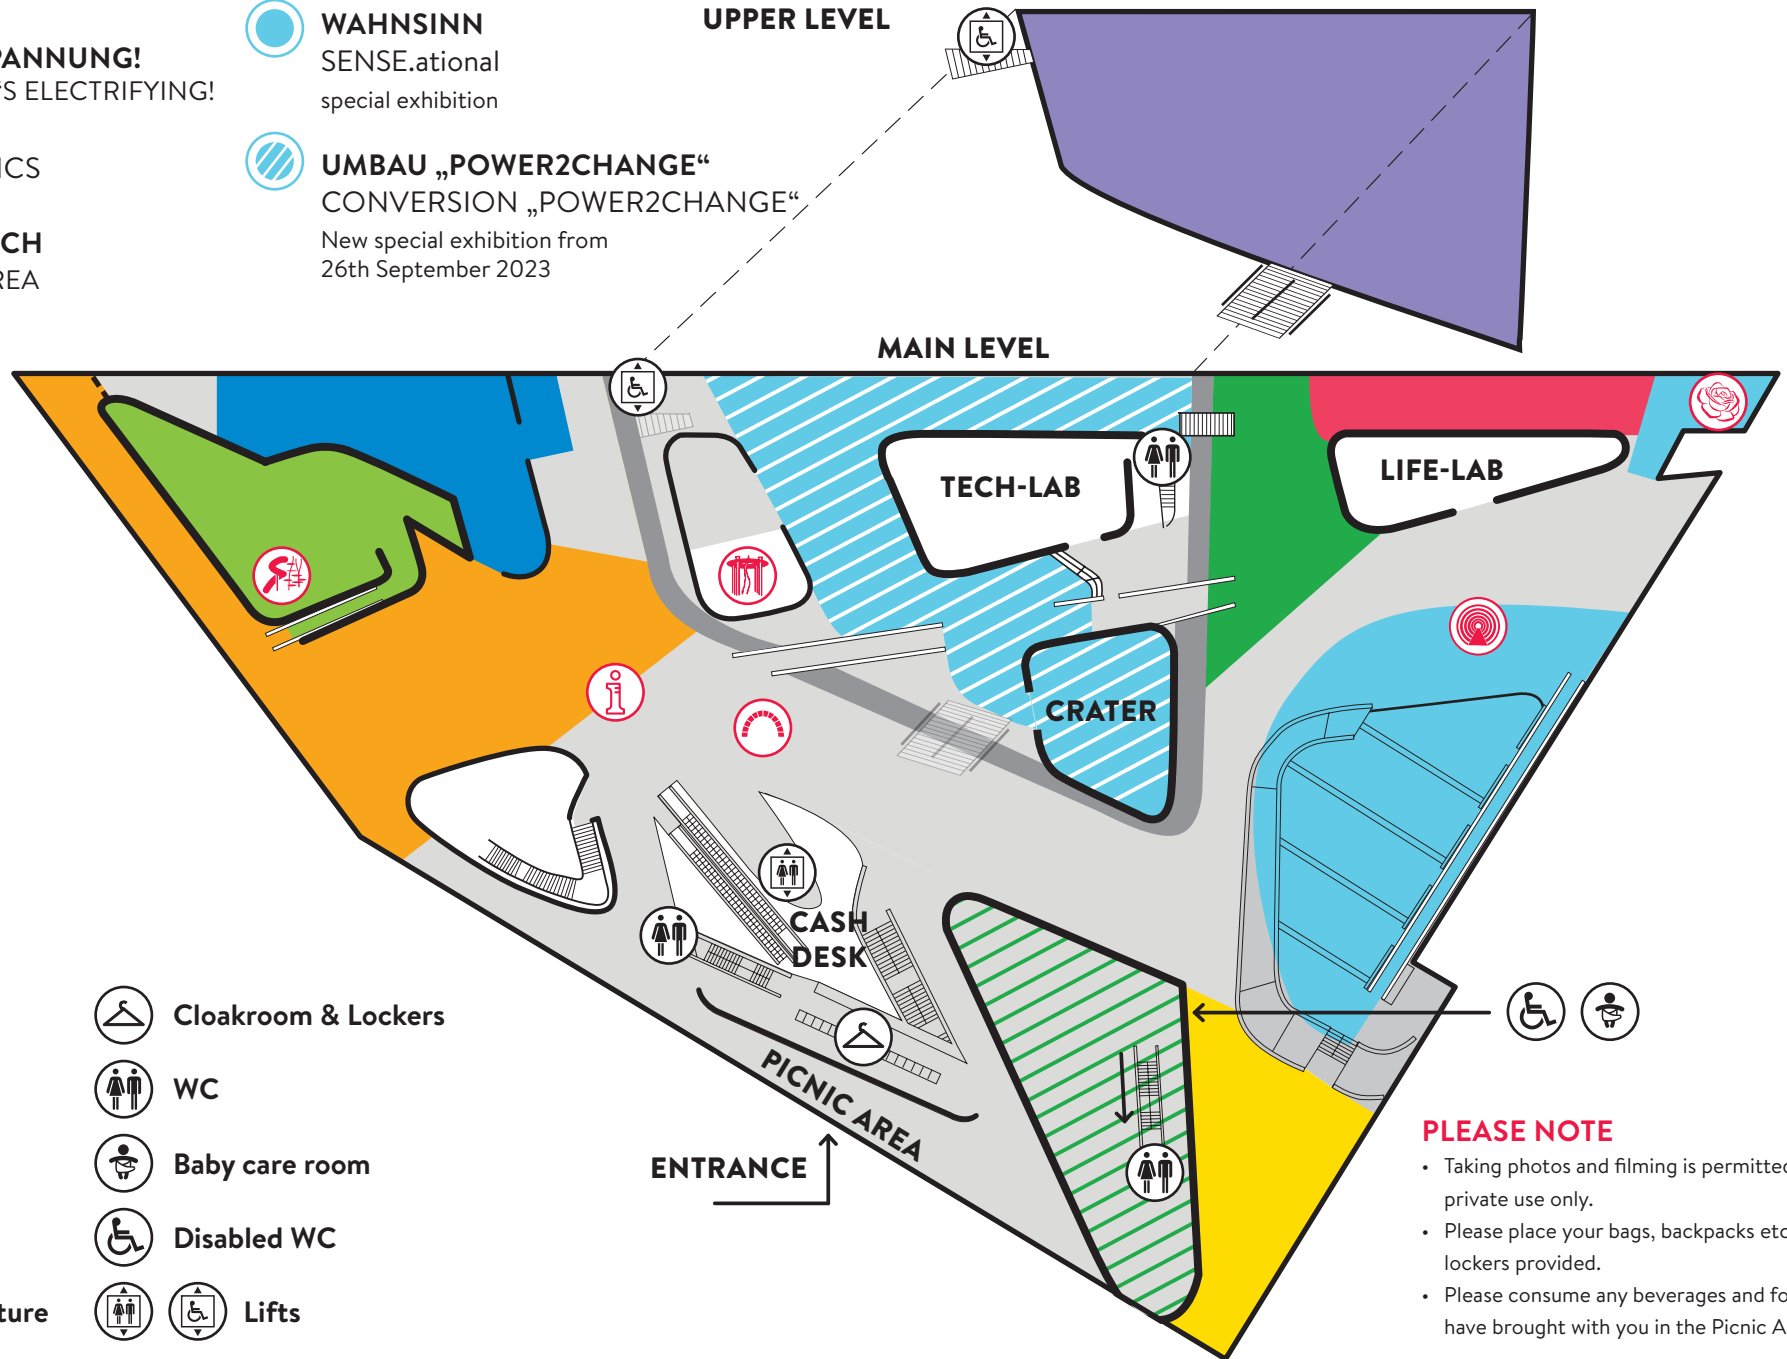

-  **SMARTE NEUE WELT**
SMART NEW WORLD
-  **VORSICHT, SPANNUNG!**
WATCH OUT: IT'S ELECTRIFYING!
-  **OPTICKS OPTICS**
-  **KINDERBEREICH**
CHILDREN'S AREA
-  **MATHE MATH**
-  **ENTDECKER-BISTRO**
Gastronomy
-  **LEBEN LIFE**
-  **LUFT AIR**
-  **CELL LAB**
-  **WAHNSINN**
SENSE.ational
special exhibition
-  **UMBAU „POWER2CHANGE“**
CONVERSION „POWER2CHANGE“
New special exhibition from
26th September 2023

-  **Information**
-  **Fire Tornado**
daily, on the hour
-  **Secret Life**
-  **Woozy Tunnel**
-  **Brigde Arch**
-  **climbing sculpture**
-  **Cloakroom & Lockers**
-  **WC**
-  **Baby care room**
-  **Disabled WC**
-  **Lifts**

PLEASE NOTE

- Taking photos and filming is permitted for private use only.
- Please place your bags, backpacks etc. in the lockers provided.
- Please consume any beverages and food you have brought with you in the Picnic Area.