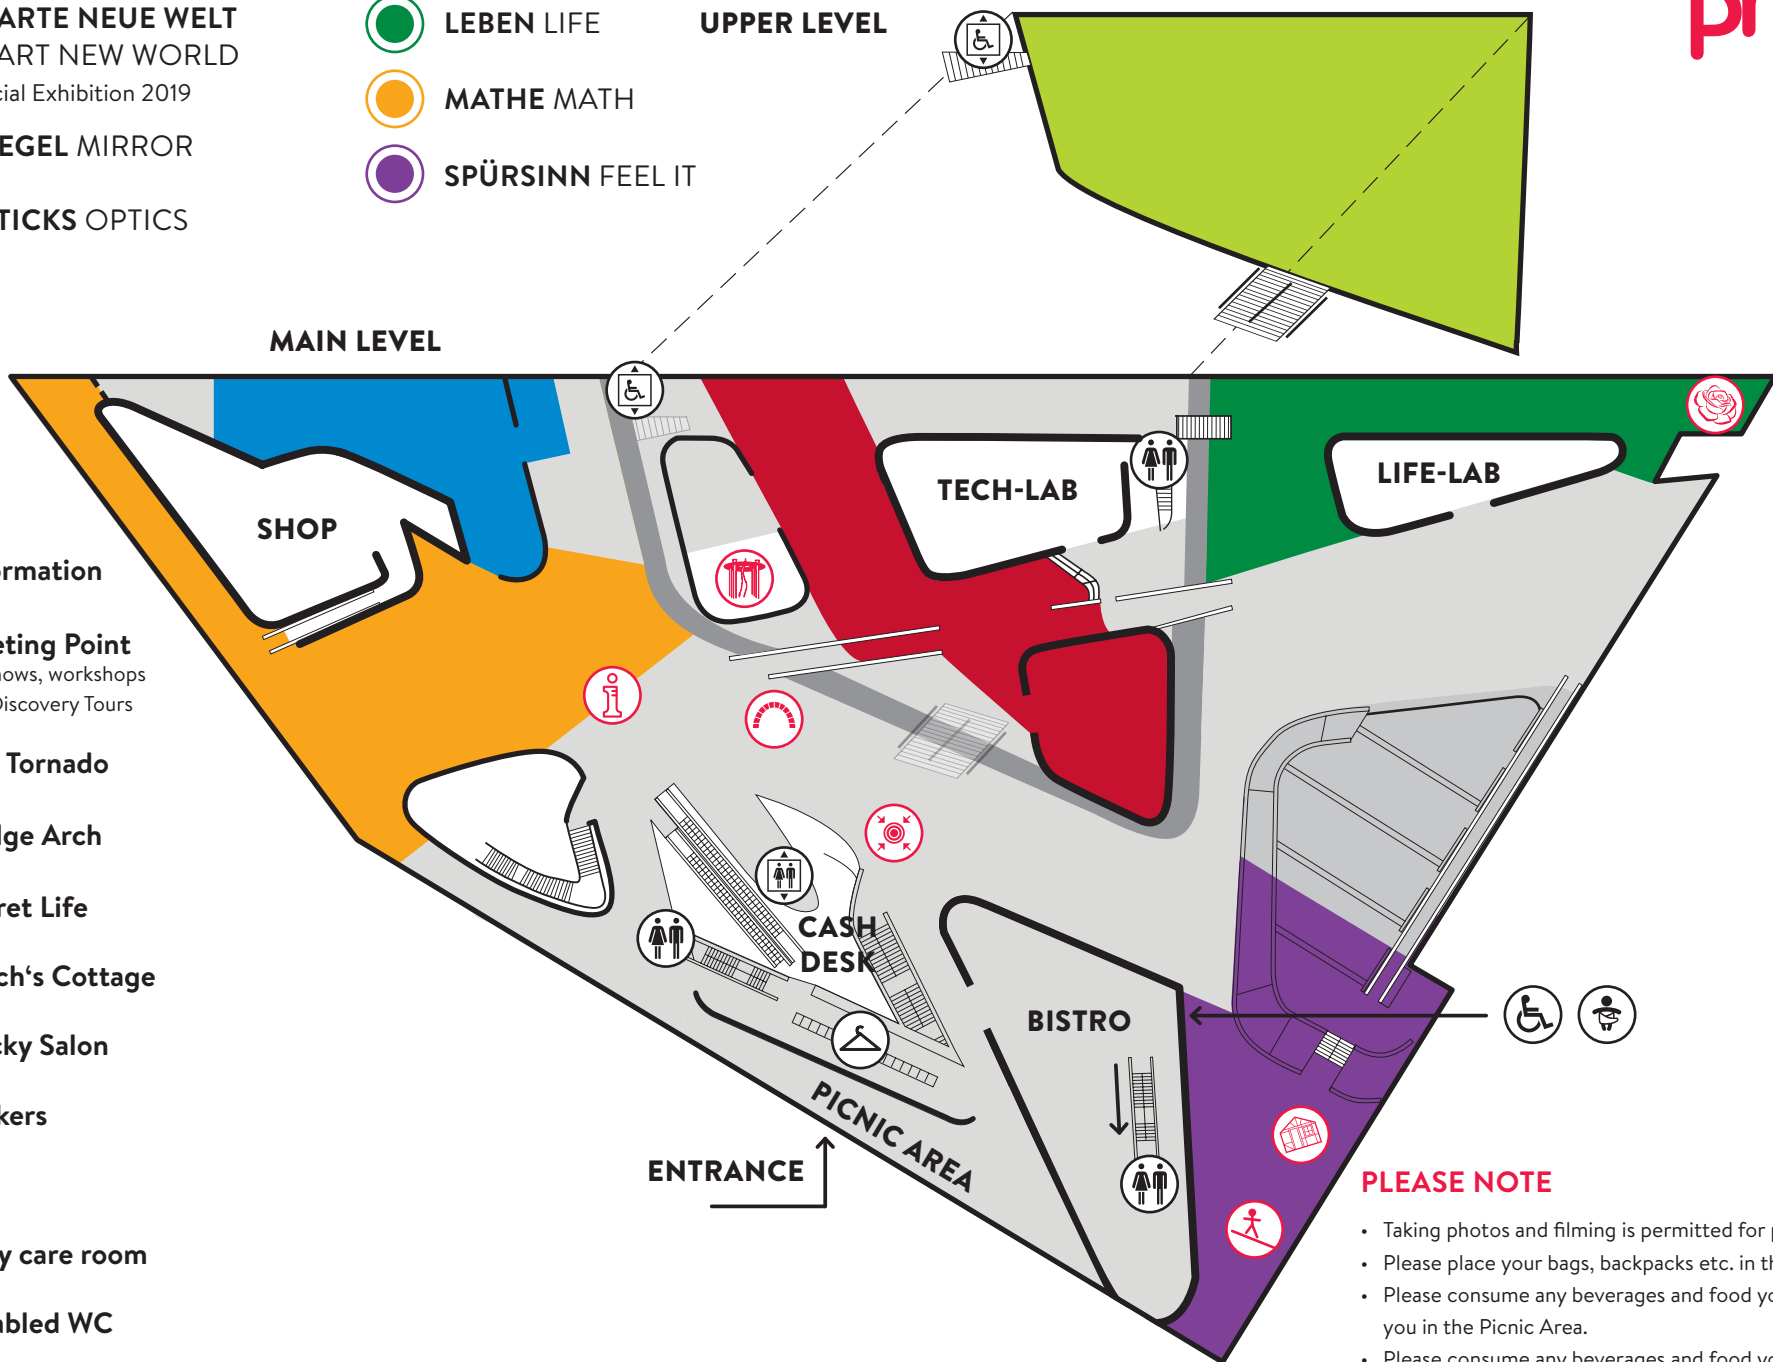

-  **SMARTE NEUE WELT**
SMART NEW WORLD
Special Exhibition 2019
-  **SPIEGEL MIRROR**
-  **OPTICKS OPTICS**

-  **LEBEN LIFE**
-  **MATHE MATH**
-  **SPÜRSINN FEEL IT**

-  **Information**
-  **Meeting Point**
for shows, workshops
and Discovery Tours
-  **Fire Tornado**
-  **Bridge Arch**
-  **Secret Life**
-  **Witch's Cottage**
-  **Wacky Salon**
-  **Lockers**
-  **WC**
-  **Baby care room**
-  **Disabled WC**
-  **Lifts**

PLEASE NOTE

- Taking photos and filming is permitted for private use only.
- Please place your bags, backpacks etc. in the lockers provided.
- Please consume any beverages and food you have brought with you in the Picnic Area.
- Please consume any beverages and food you have bought at phaeno at the Bistro.