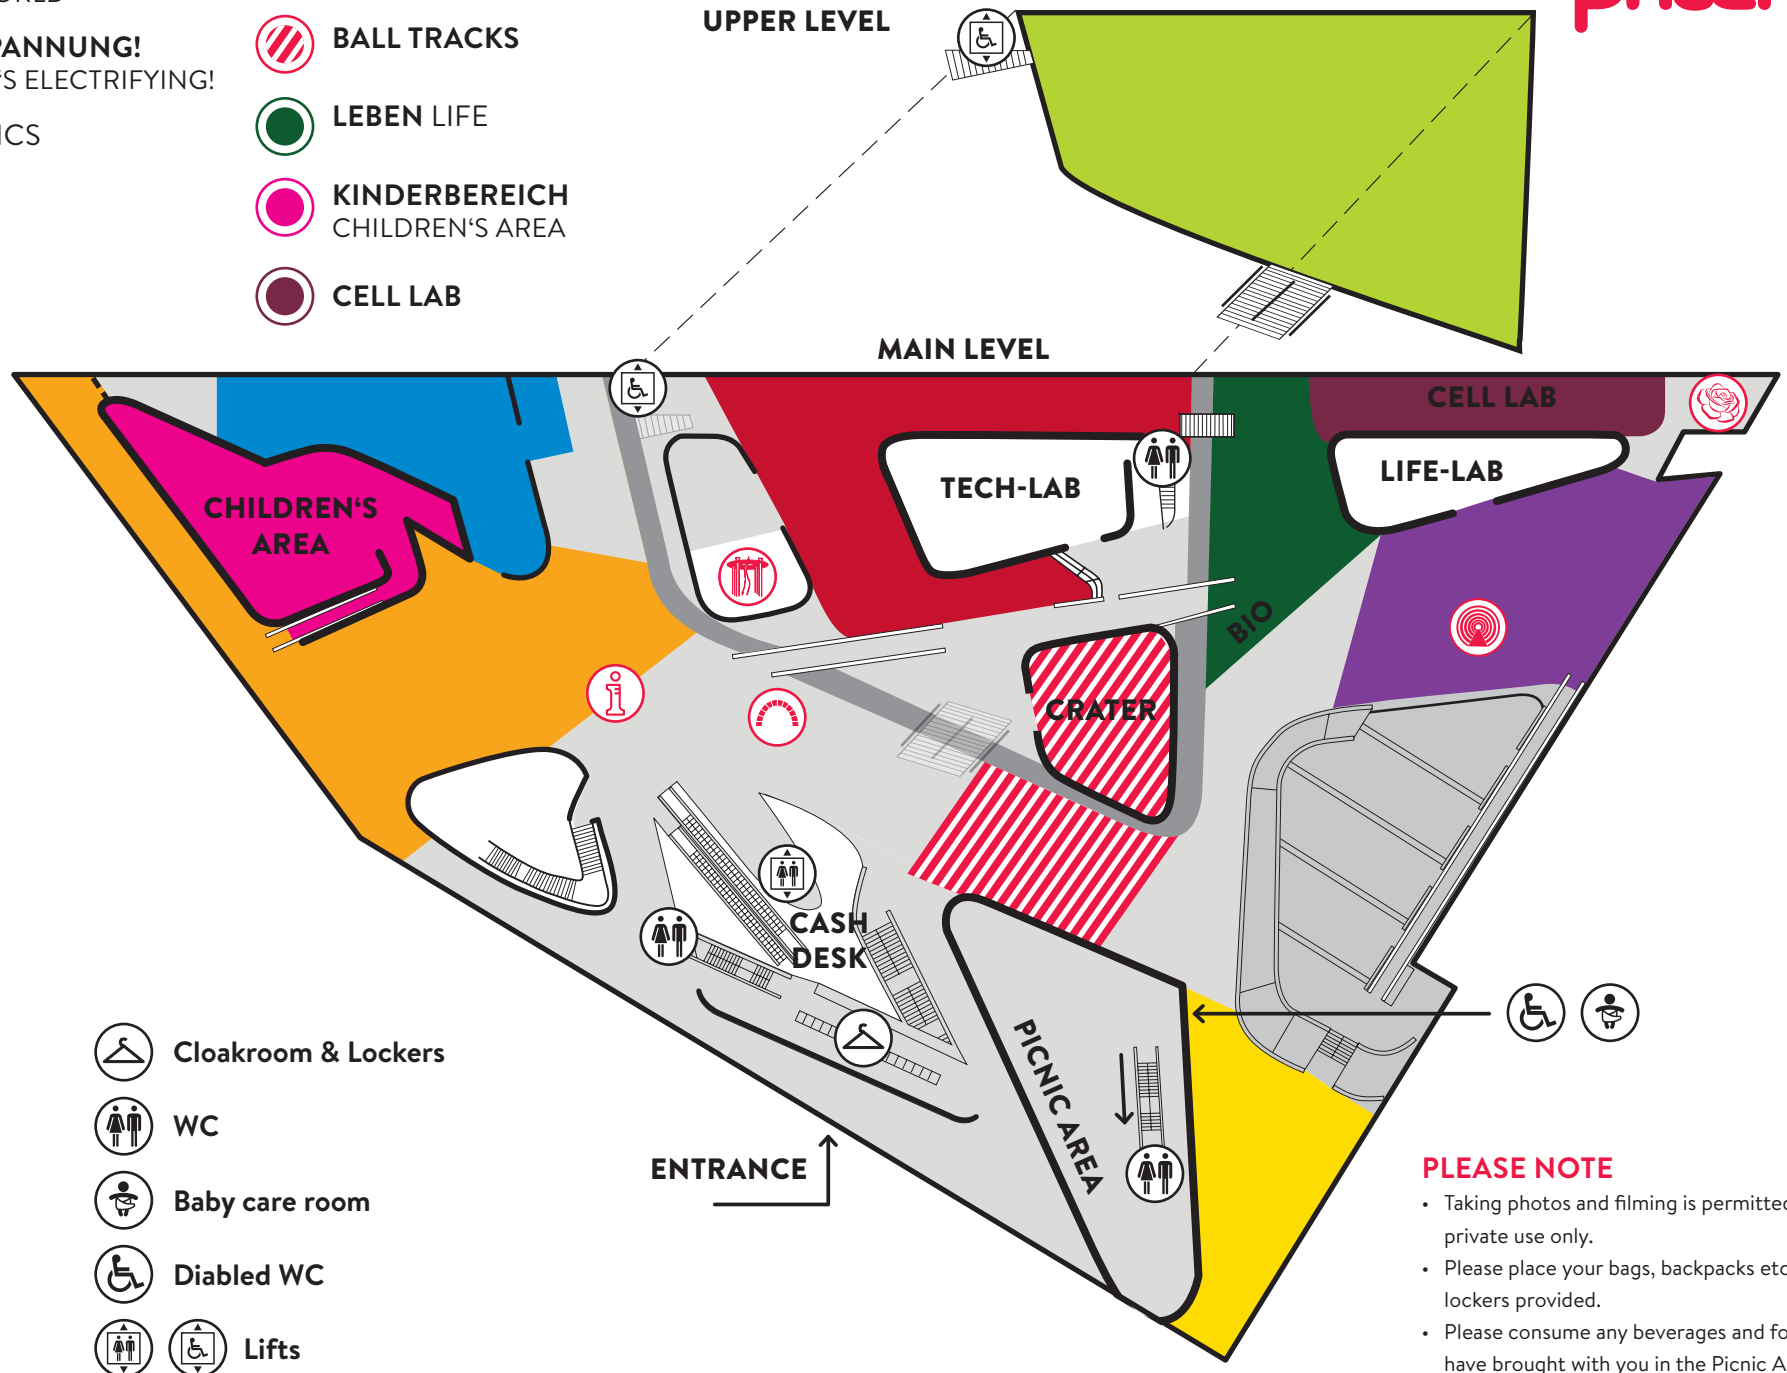

-  **SMARTE NEUE WELT**
SMART NEW WORLD
-  **VORSICHT, SPANNUNG!**
WATCH OUT: IT'S ELECTRIFYING!
-  **OPTICKS OPTICS**
-  **LUFT AIR**
-  **MATHE MATH**
-  **SPÜRSINN FEEL IT**
-  **BALL TRACKS**
-  **LEBEN LIFE**
-  **KINDERBEREICH**
CHILDREN'S AREA
-  **CELL LAB**

-  **Information**
-  **Fire Tornado**
daily, on the hour
-  **Brigde Arch**
-  **Secret Life**
-  **Wooly Tunnel**
-  **Cloakroom & Lockers**
-  **WC**
-  **Baby care room**
-  **Disabled WC**
-  **Lifts**

PLEASE NOTE

- Taking photos and filming is permitted for private use only.
- Please place your bags, backpacks etc. in the lockers provided.
- Please consume any beverages and food you have brought with you in the Picnic Area.