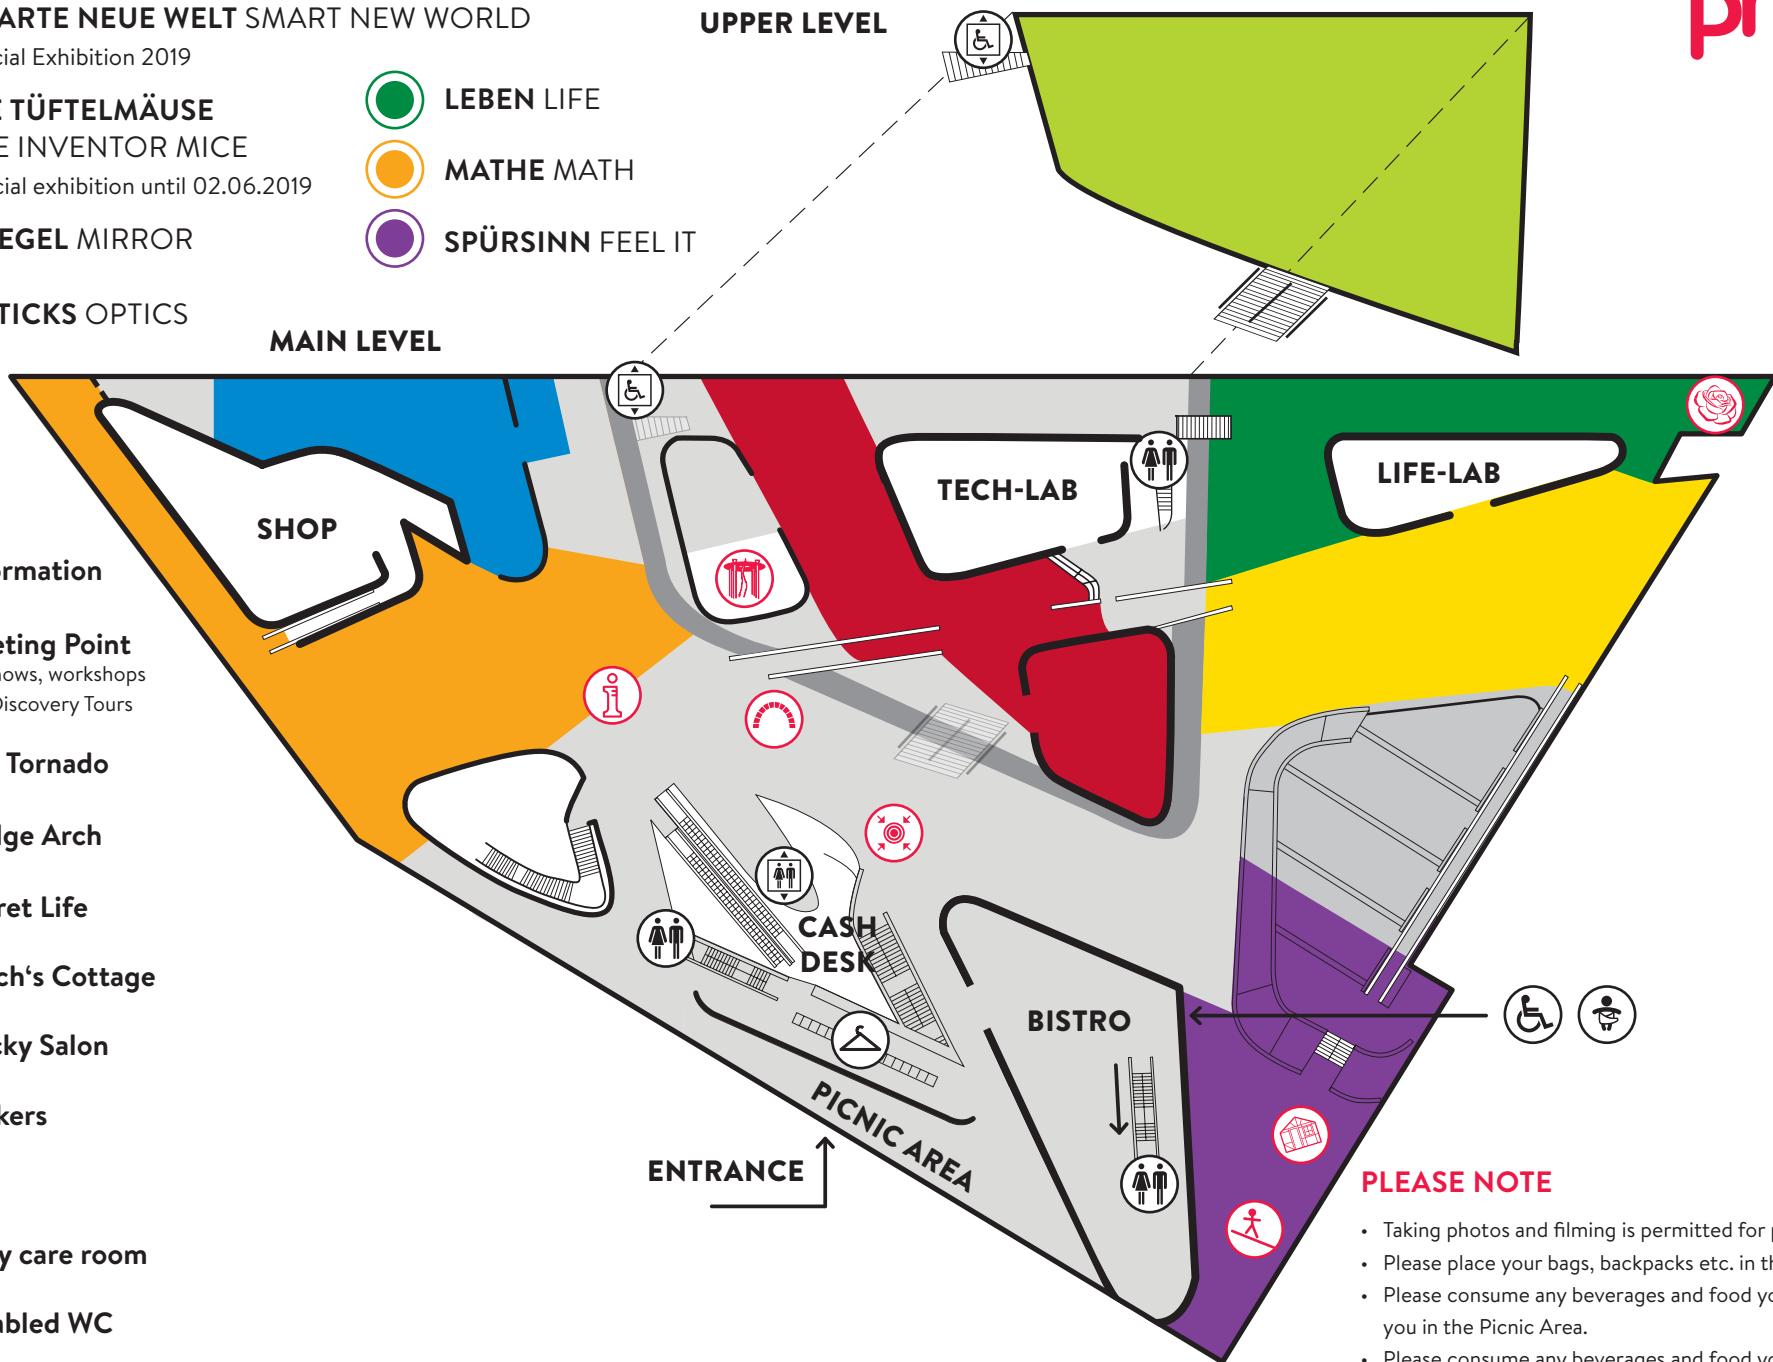

- **SMARTE NEUE WELT SMART NEW WORLD**
Special Exhibition 2019
- **DIE TÜFTELMÄUSE**
THE INVENTOR MICE
Special exhibition until 02.06.2019
- **SPIEGEL MIRROR**
- **OPTICKS OPTICS**
- **LEBEN LIFE**
- **MATHE MATH**
- **SPÜRSINN FEEL IT**

-  **Information**
-  **Meeting Point**
for shows, workshops and Discovery Tours
-  **Fire Tornado**
-  **Bridge Arch**
-  **Secret Life**
-  **Witch's Cottage**
-  **Wacky Salon**
-  **Lockers**
-  **WC**
-  **Baby care room**
-  **Disabled WC**
-  **Lifts**

PLEASE NOTE

- Taking photos and filming is permitted for private use only.
- Please place your bags, backpacks etc. in the lockers provided.
- Please consume any beverages and food you have brought with you in the Picnic Area.
- Please consume any beverages and food you have bought at phaeno at the Bistro.